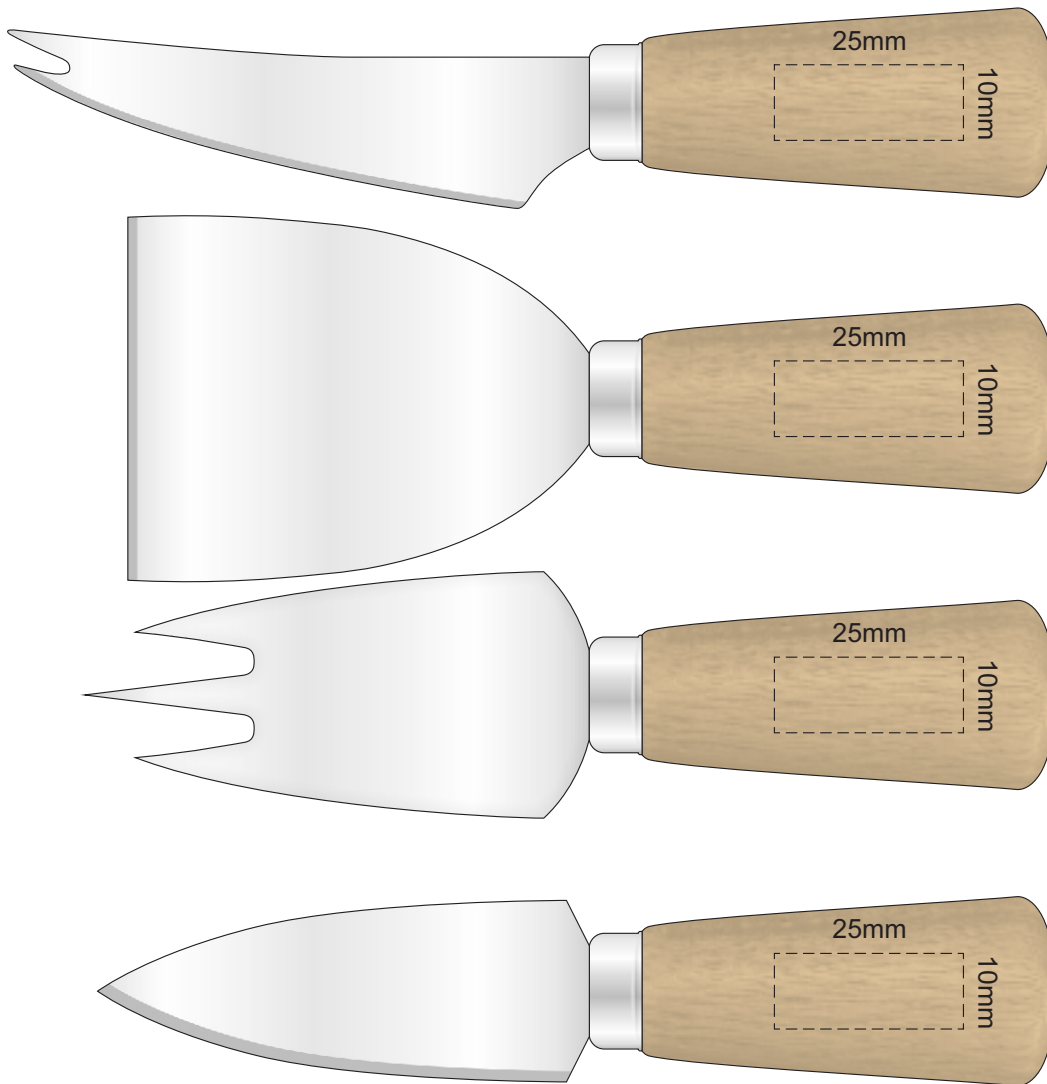

100% of Actual Size  
Pad Print (One Colour)  
Laser Engraving

This product is a natural material, please allow for variances in grain pattern and branding.

 Engraves to a natural etch