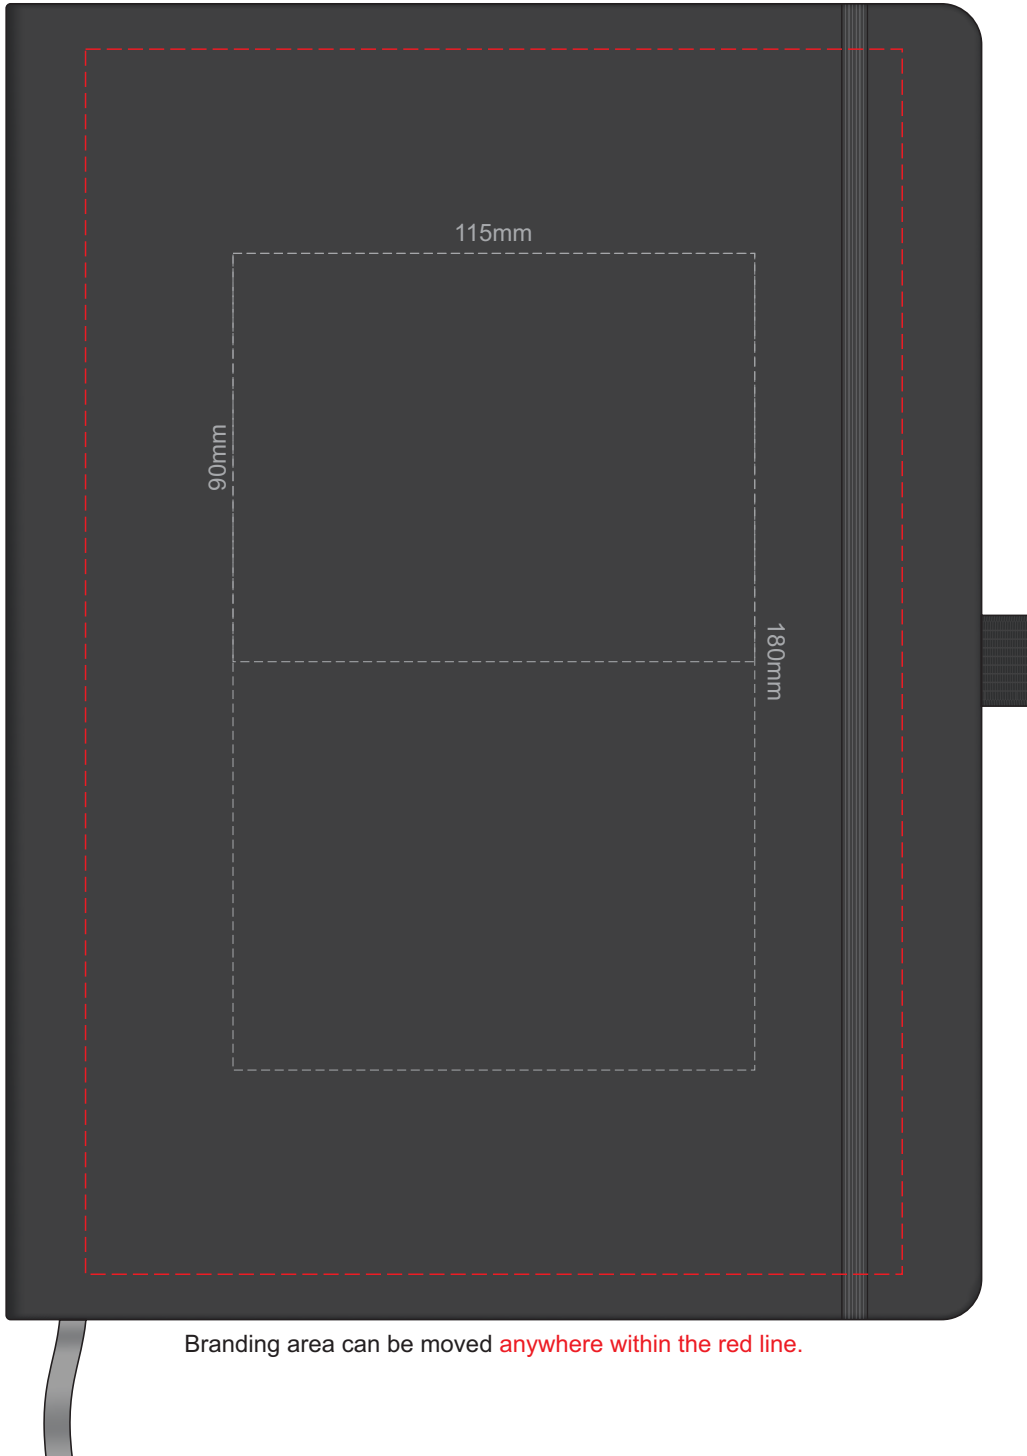

60% of Actual Size
Screen Print (one colour)

60% of Actual Size
Direct Digital

60% of Actual Size
Debossing
Debossing XL

Branding area can be moved anywhere within the red line.

60% of Actual Size
BACK Debossing
BACK Debossing XL

Branding area can be moved anywhere within the red line.

60% of Actual Size
BACK Screen Print (one colour)