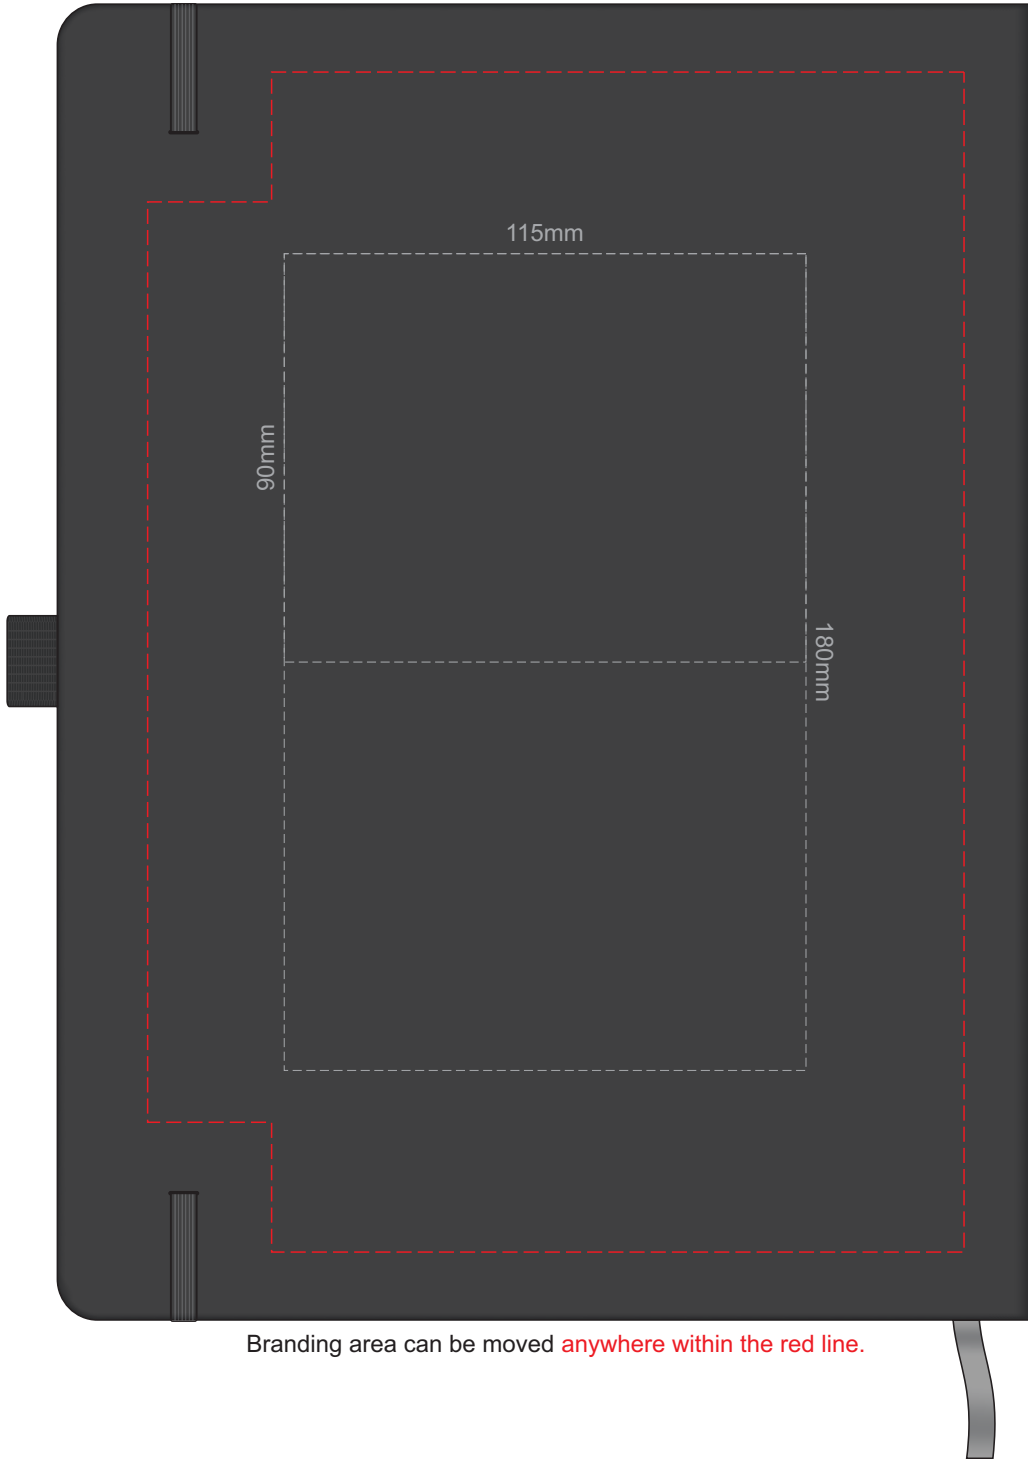

60% of Actual Size
Screen Print (one colour)

60% of Actual Size
Direct Digital

60% of Actual Size
Debossing
Debossing XL

Branding area can be moved anywhere within the red line.

60% of Actual Size
BACK Debossing
BACK Debossing XL

Branding area can be moved anywhere within the red line.

60% of Actual Size
BACK Screen Print (one colour)