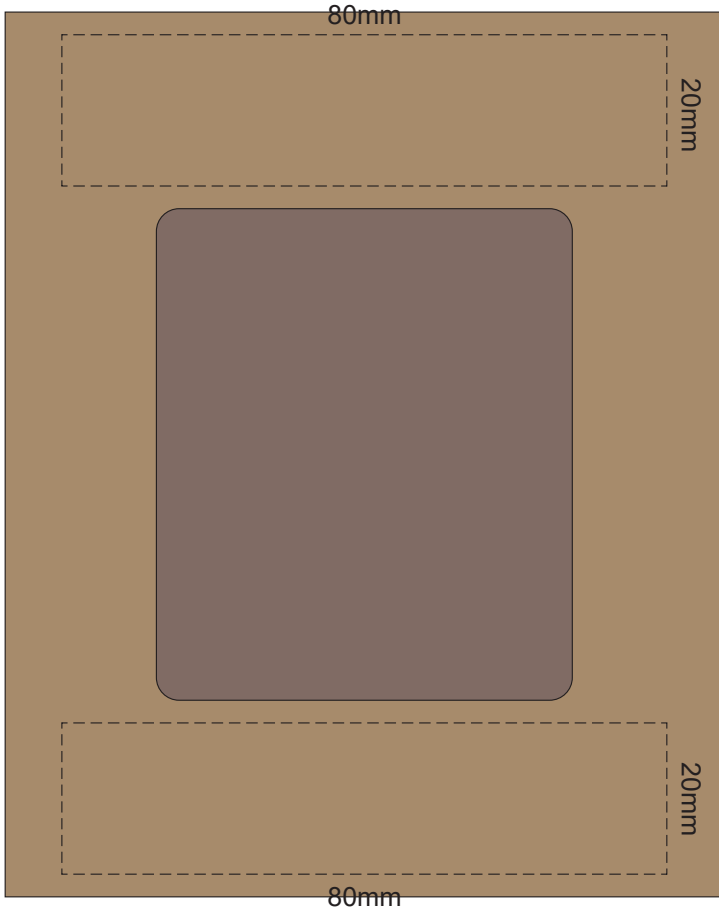

100% of Actual Size
Pad Print

SIDE 1

SIDE 2

100% of Actual Size
Silicone Digital Print
Debossed

SIDE 1

SIDE 2

100% of Actual Size
Screen Print (one colour)
Double sided template Front & Back

Red Line = Exact opposites of the product
(centre artwork to the red line)

100% of Actual Size
Pad Print (one colour)

100% of Actual Size
Pad Print (one colour)

100% of Actual Size
Digital Packaging Print

FRONT

100% of Actual Size
Digital Packaging Print

TOP VIEW OF LID

Artwork will be printed directly onto the product via CMYK printing (no white),
colours will not be vibrant due to white ink not being available for this process.