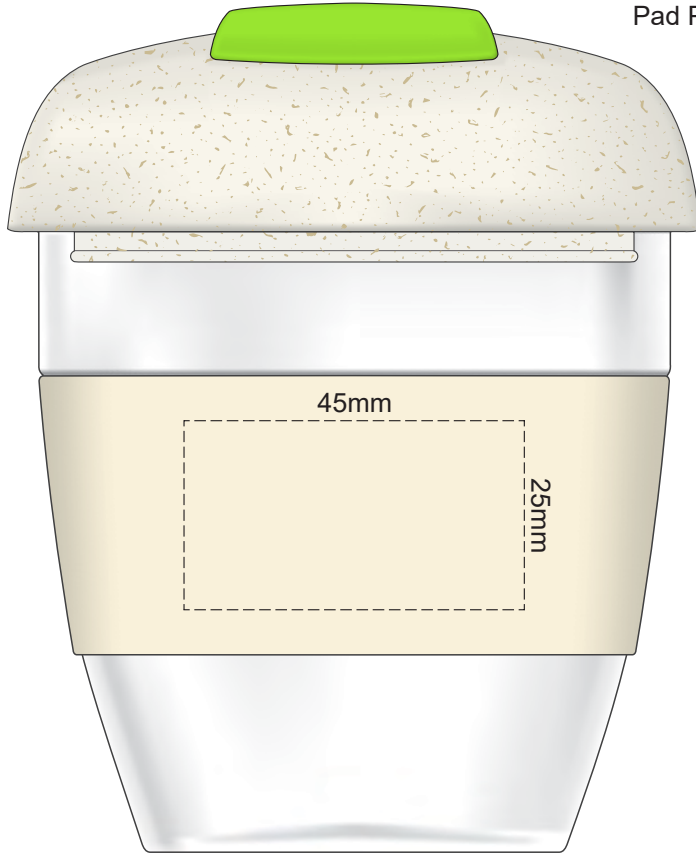

100% of Actual Size
Pad Print

SIDE 1

SIDE 2

100% of Actual Size
Silicone Digital Print
Debossed

SIDE 1

SIDE 2

100% of Actual Size
Screen Print (one colour)
Double sided template Front & Back

Red Line = Exact opposites of the product
(centre artwork to the red line)

100% of Actual Size
Pad Print (one colour)

100% of Actual Size
Pad Print (one colour)

100% of Actual Size
Digital Packaging Print

FRONT

100% of Actual Size
Digital Packaging Print

TOP VIEW OF LID

Artwork will be printed directly onto the product via CMYK printing (no white),
colours will not be vibrant due to white ink not being available for this process.