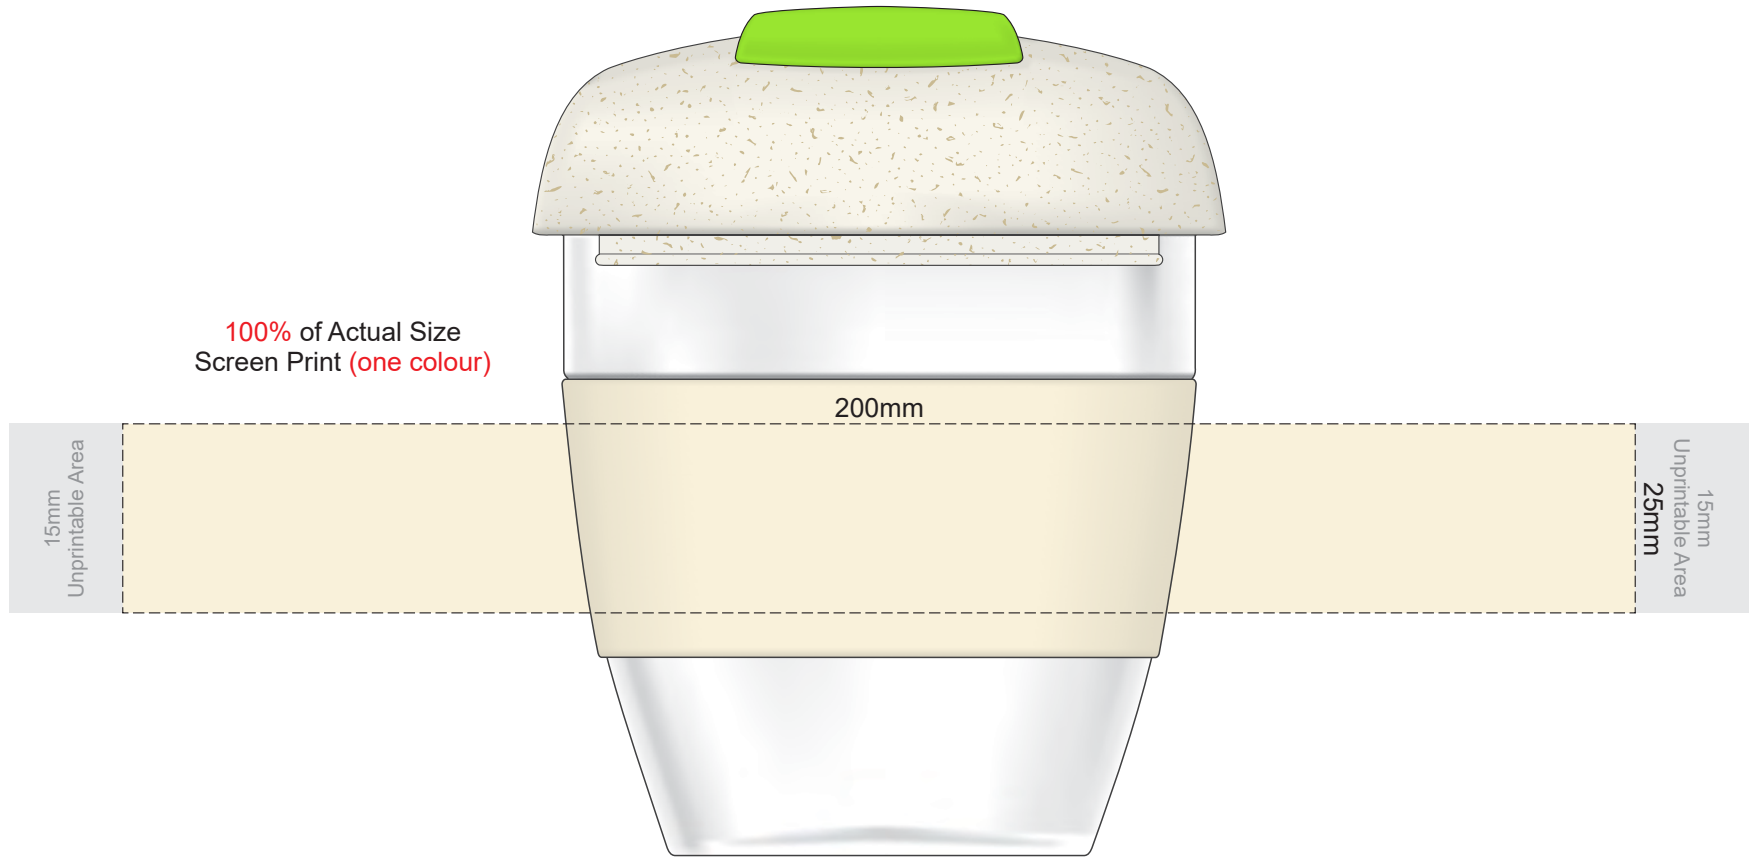

100% of Actual Size
Pad Print

SIDE 1

SIDE 2

100% of Actual Size
Silicone Digital Print
Debossed

SIDE 1

SIDE 2

100% of Actual Size
Screen Print (one colour)
Double sided template Front & Back

Red Line = Exact opposites of the product
(centre artwork to the red line)

100% of Actual Size
Pad Print (one colour)

100% of Actual Size
Pad Print (one colour)

100% of Actual Size
Digital Packaging Print

FRONT

100% of Actual Size
Digital Packaging Print

TOP VIEW OF LID

Artwork will be printed directly onto the product via CMYK printing (no white),
colours will not be vibrant due to white ink not being available for this process.