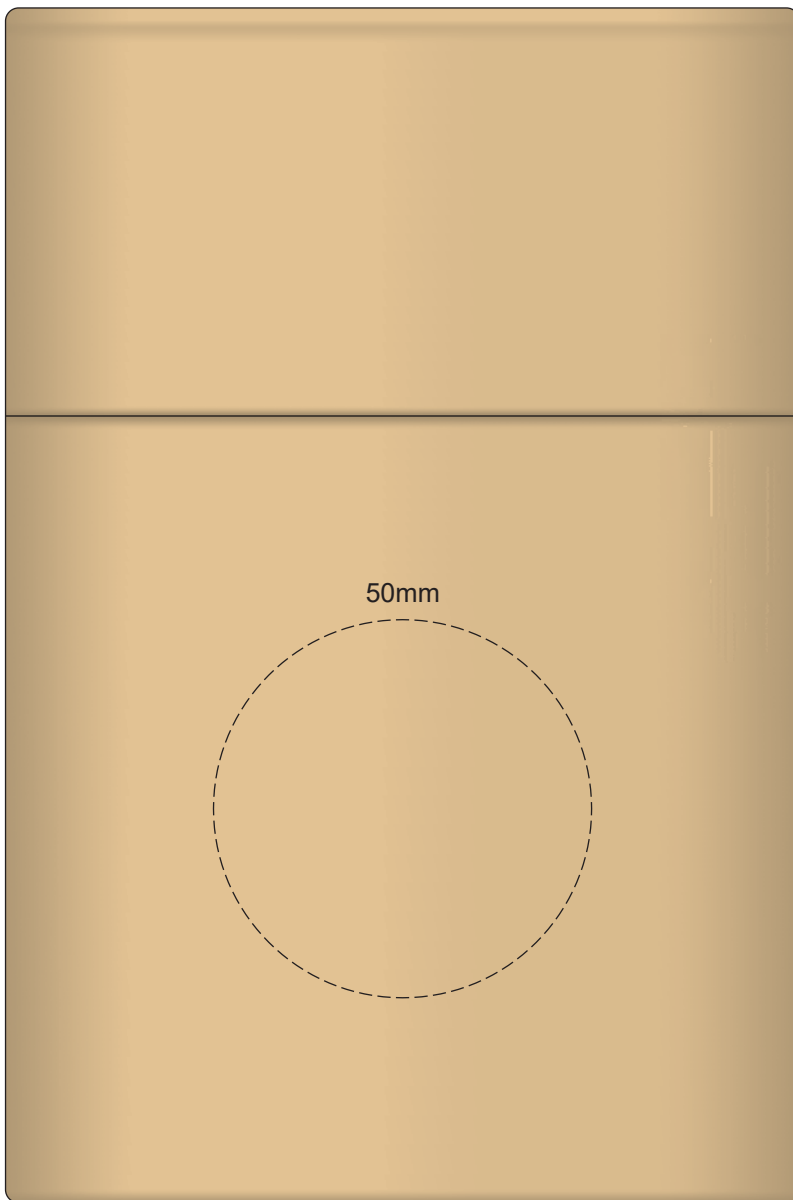

100% of Actual Size
Pad Print

SIDE 1

SIDE 2

100% of Actual Size
Silicone Digital Print
Debossed

SIDE 1

SIDE 2

100% of Actual Size
Screen Print (one colour)
Double sided template Front & Back

Red Line = Exact opposites of the product
(centre artwork to the red line)

100% of Actual Size
Pad Print (one colour)

100% of Actual Size
Pad Print (one colour)

100% of Actual Size
Digital Packaging Print

FRONT

100% of Actual Size
Digital Packaging Print

TOP VIEW OF LID

Artwork will be printed directly onto the product via CMYK printing (no white),
colours will not be vibrant due to white ink not being available for this process.