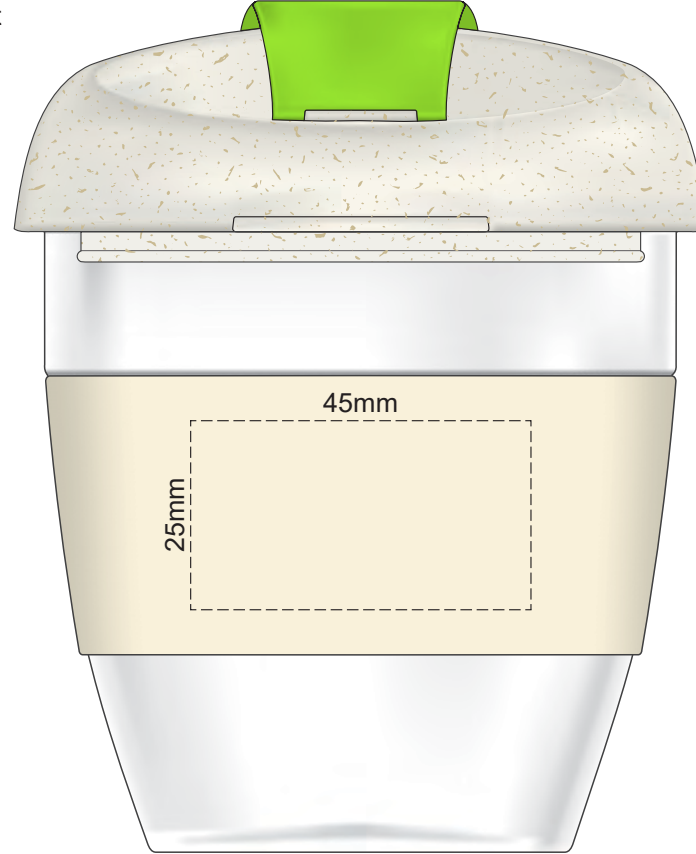

100% of Actual Size
Pad Print

SIDE 1

SIDE 2

100% of Actual Size
Silicone Digital Print
Debossed

SIDE 1

SIDE 2

100% of Actual Size
Screen Print (one colour)
Double sided template Front & Back

Red Line = Exact opposites of the product
(centre artwork to the red line)

100% of Actual Size
Pad Print (one colour)

100% of Actual Size
Pad Print (one colour)

100% of Actual Size
Digital Packaging Print

FRONT

100% of Actual Size
Digital Packaging Print

TOP VIEW OF LID

Artwork will be printed directly onto the product via CMYK printing (no white),
colours will not be vibrant due to white ink not being available for this process.