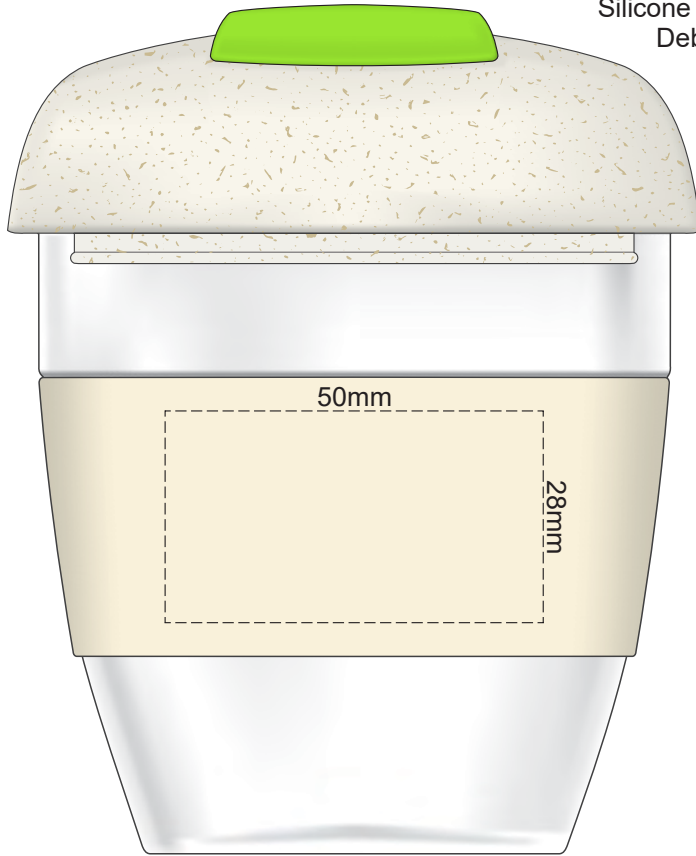

100% of Actual Size
Pad Print

SIDE 1

SIDE 2

100% of Actual Size
Silicone Digital Print
Debossed

SIDE 1

SIDE 2

100% of Actual Size
Screen Print (one colour)
Double sided template Front & Back

Red Line = Exact opposites of the product
(centre artwork to the red line)

100% of Actual Size
Pad Print (one colour)

100% of Actual Size
Pad Print (one colour)

100% of Actual Size
Digital Packaging Print

FRONT

100% of Actual Size
Digital Packaging Print

TOP VIEW OF LID

Artwork will be printed directly onto the product via CMYK printing (no white),
colours will not be vibrant due to white ink not being available for this process.