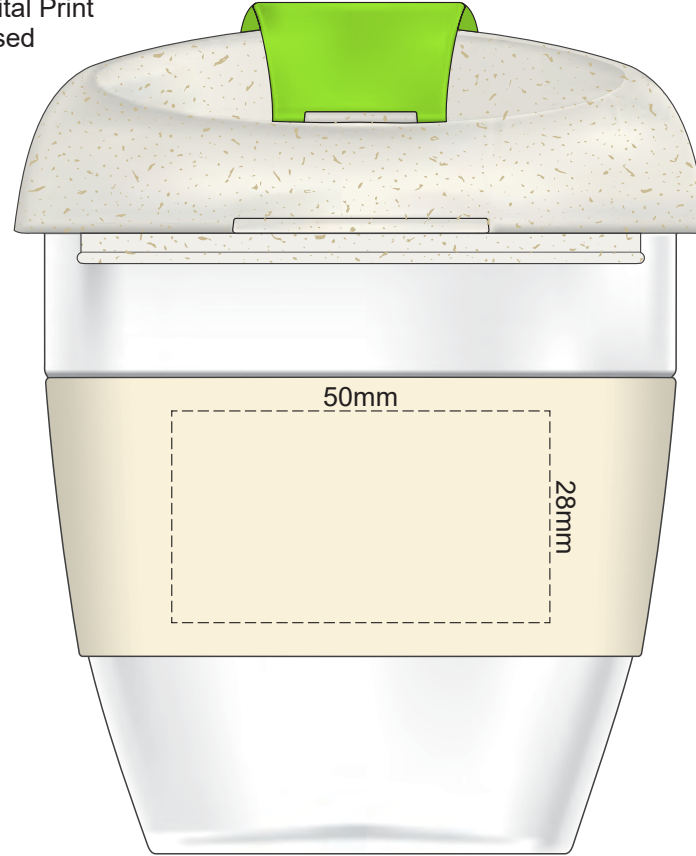

100% of Actual Size
Pad Print

SIDE 1

SIDE 2

100% of Actual Size
Silicone Digital Print
Debossed

SIDE 1

SIDE 2

100% of Actual Size
Screen Print (one colour)
Double sided template Front & Back

Red Line = Exact opposites of the product
(centre artwork to the red line)

100% of Actual Size
Pad Print (one colour)

100% of Actual Size
Pad Print (one colour)

100% of Actual Size
Digital Packaging Print

FRONT

100% of Actual Size
Digital Packaging Print

TOP VIEW OF LID

Artwork will be printed directly onto the product via CMYK printing (no white),
colours will not be vibrant due to white ink not being available for this process.