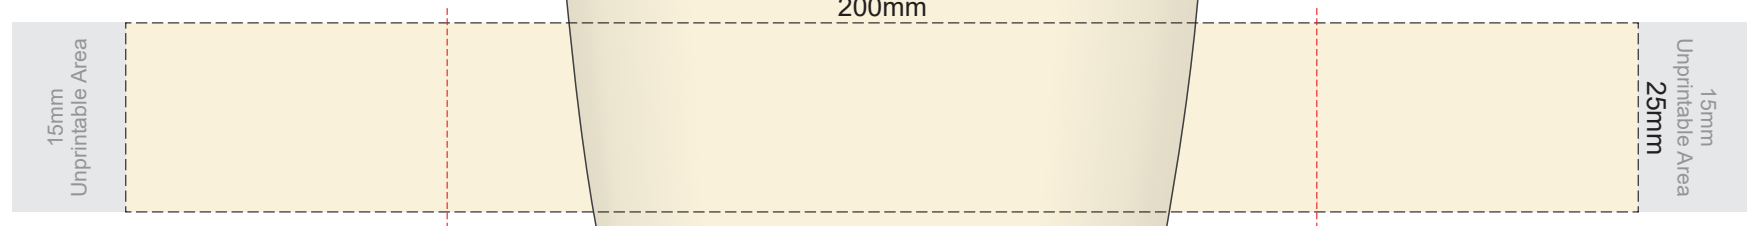

100% of Actual Size
Pad Print

SIDE 1

SIDE 2

100% of Actual Size
Silicone Digital Print
Debossed

SIDE 1

SIDE 2

100% of Actual Size
Screen Print (one colour)
Double sided template Front & Back

Red Line = Exact opposites of the product
(centre artwork to the red line)

100% of Actual Size
Pad Print (one colour)

100% of Actual Size
Pad Print (one colour)

100% of Actual Size
Digital Packaging Print

FRONT

100% of Actual Size
Digital Packaging Print

TOP VIEW OF LID

Artwork will be printed directly onto the product via CMYK printing (no white),
colours will not be vibrant due to white ink not being available for this process.