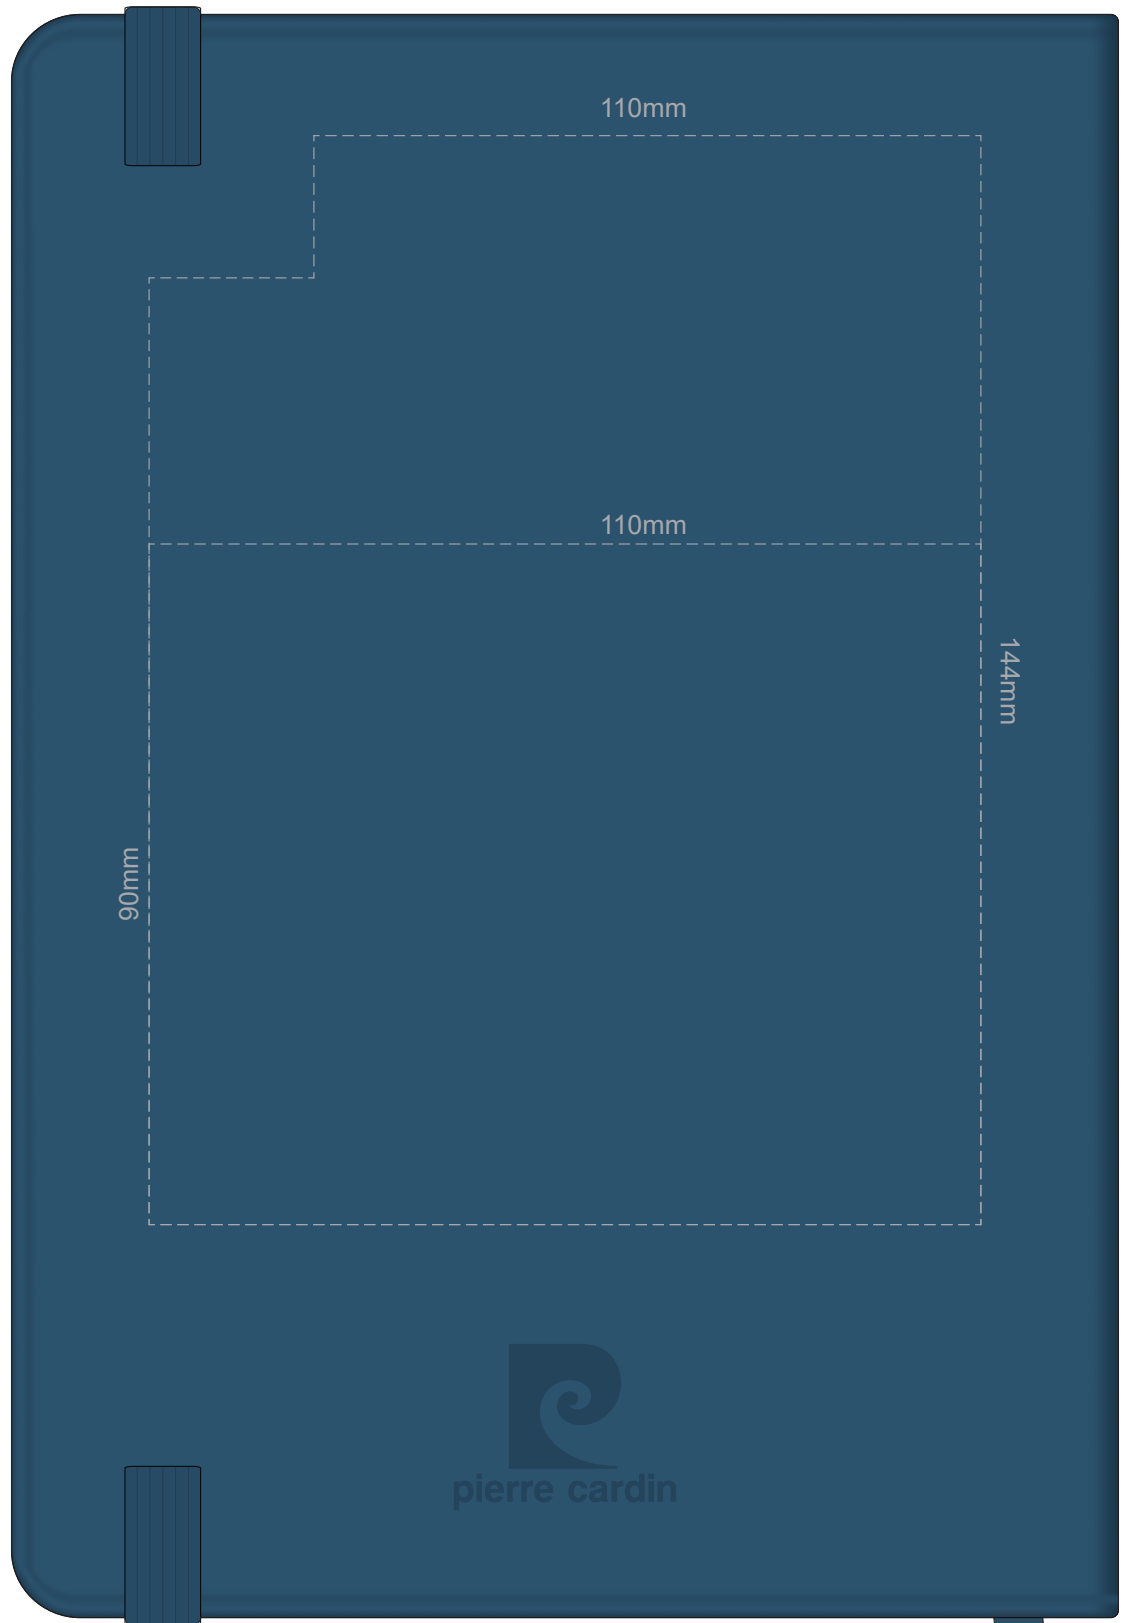

100% of Actual Size  
Thermo Debossing  
Thermo Debossing XL

Print area 110 x 90mm is moveable within the XL deboss area and can rotate to suit.

100% of Actual Size  
Thermo Debossing (back)  
Thermo Debossing XL (back)

Print area 110 x 90mm is moveable within the XL deboss area and can rotate to suit.