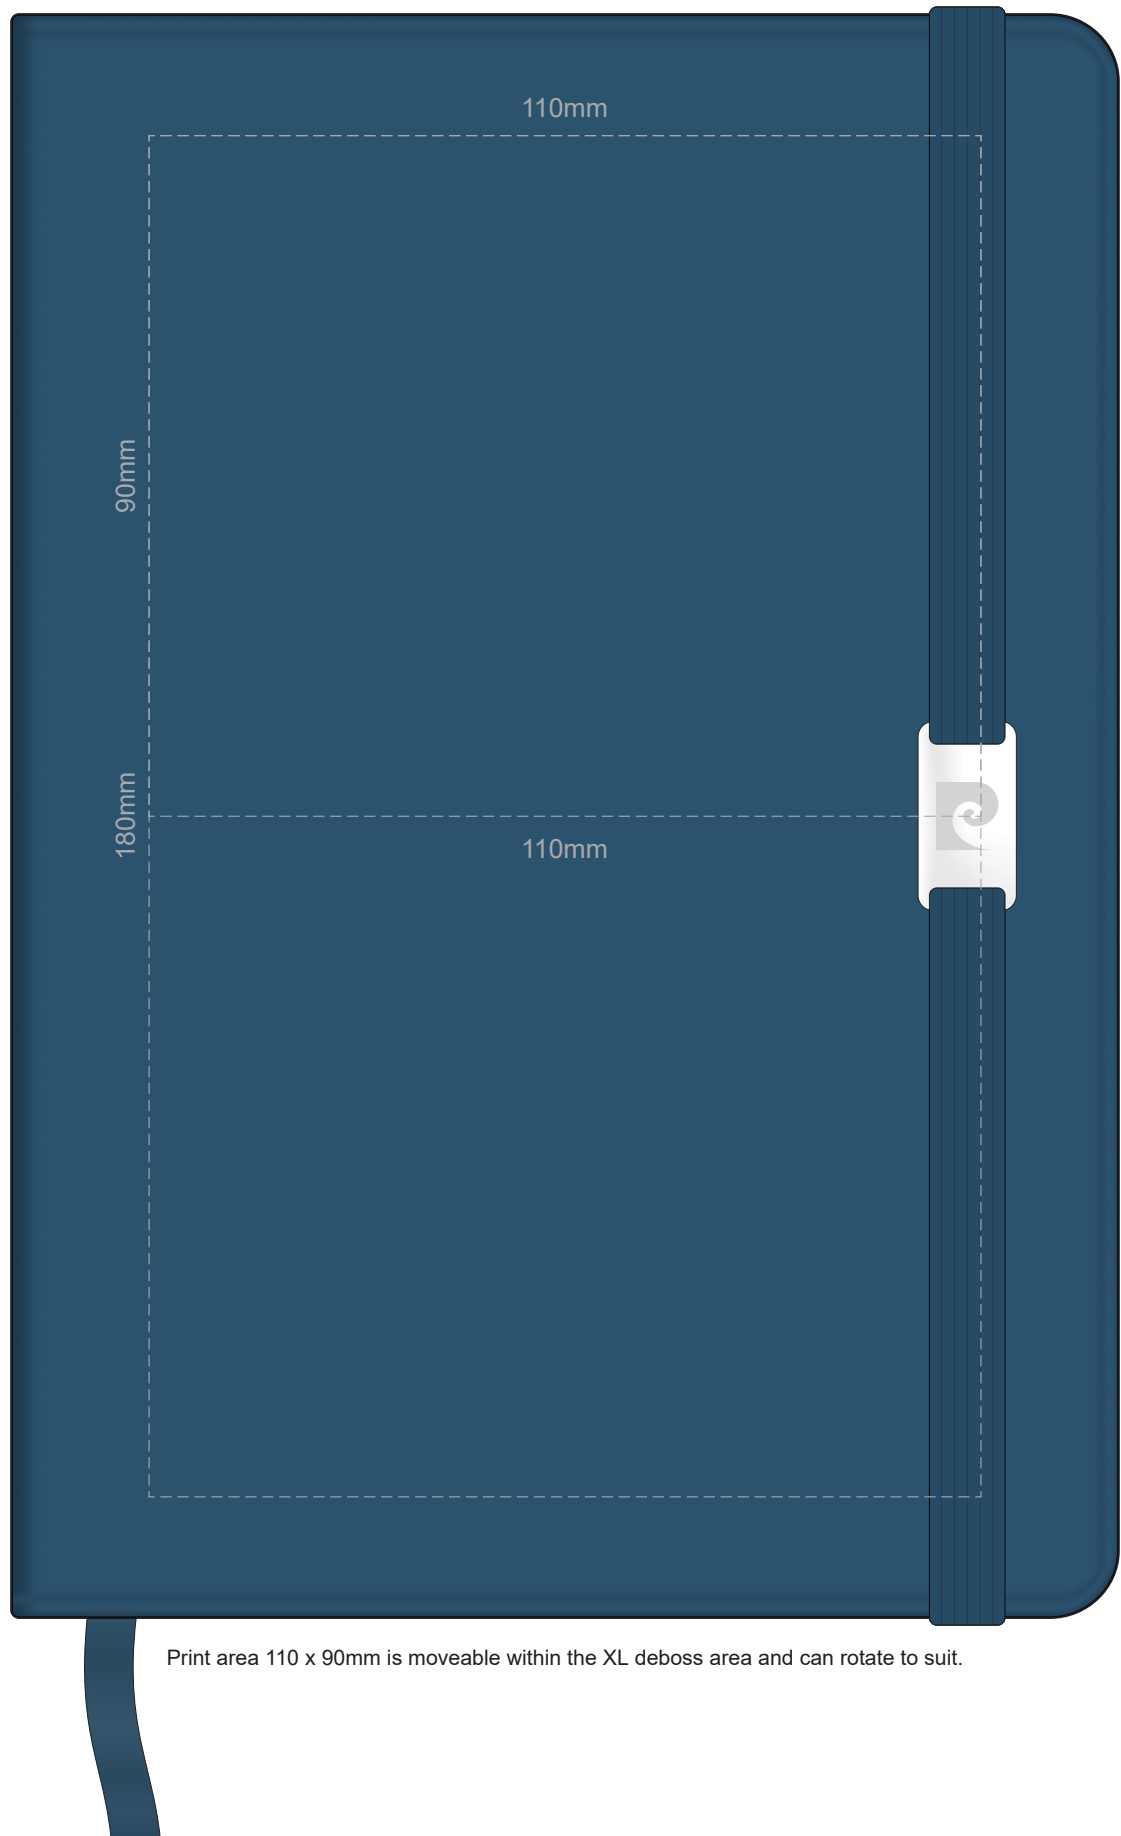

100% of Actual Size  
Thermo Debossing  
Thermo Debossing XL

Print area 110 x 90mm is moveable within the XL deboss area and can rotate to suit.

100% of Actual Size  
Thermo Debossing (back)  
Thermo Debossing XL (back)

Print area 110 x 90mm is moveable within the XL deboss area and can rotate to suit.