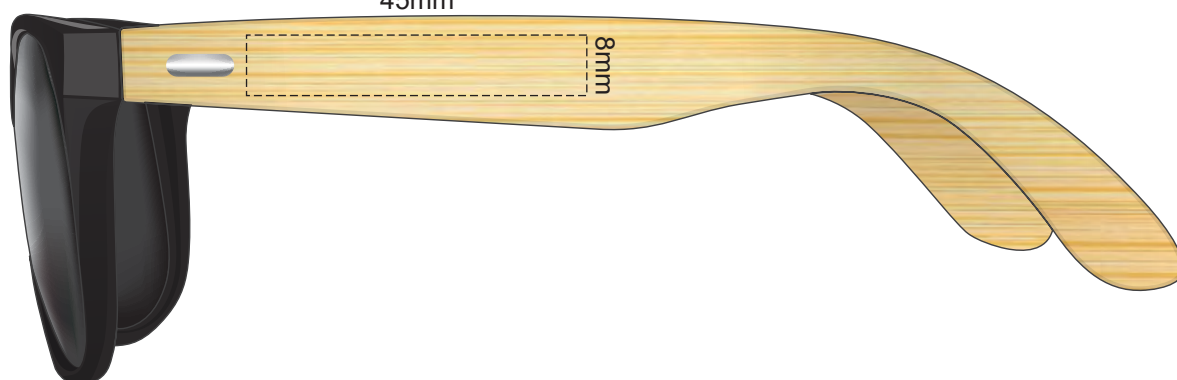

100% of Actual Size  
Pad Print

45mm

45mm

100% of Actual Size  
Laser Engraving

50mm

50mm

This product is a natural material, please allow  
for variances in grain pattern and engraving colour.

Engraves to Natural Etch