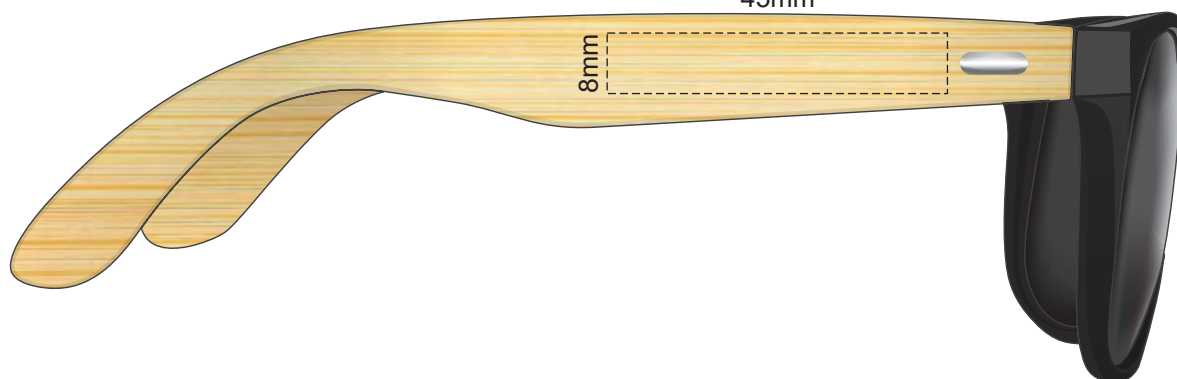

100% of Actual Size  
Pad Print

45mm

45mm

100% of Actual Size  
Laser Engraving

50mm

50mm

This product is a natural material, please allow  
for variances in grain pattern and engraving colour.

Engraves to Natural Etch