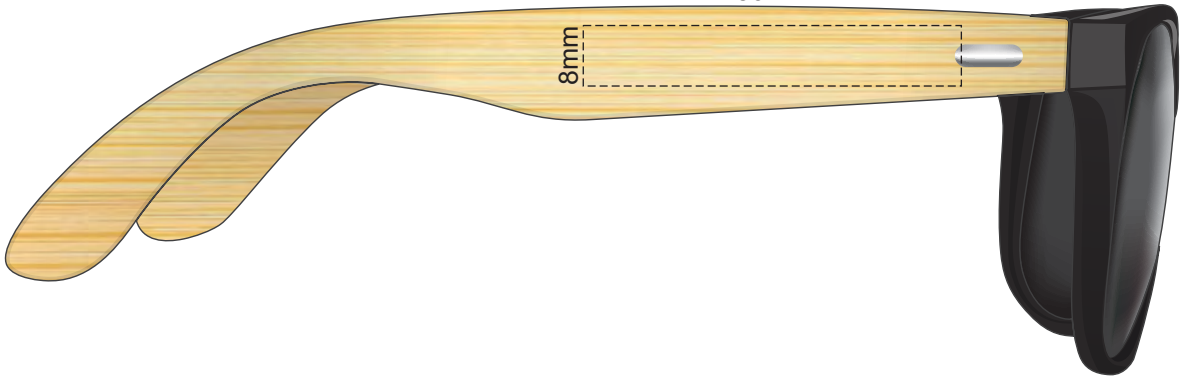

100% of Actual Size  
Pad Print

45mm

45mm

100% of Actual Size  
Laser Engraving

50mm

50mm

This product is a natural material, please allow  
for variances in grain pattern and engraving colour.

Engraves to Natural Etch