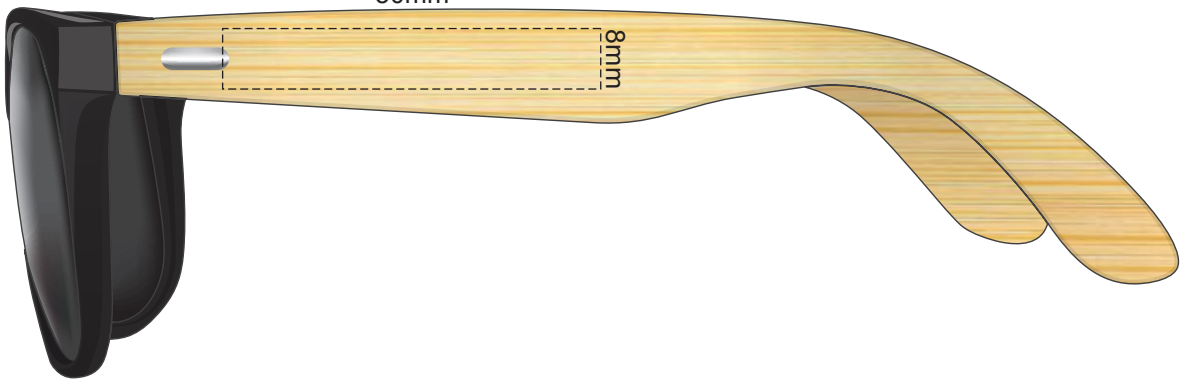

100% of Actual Size  
Pad Print

45mm

45mm

100% of Actual Size  
Laser Engraving

50mm

50mm

This product is a natural material, please allow  
for variances in grain pattern and engraving colour.

Engraves to Natural Etch