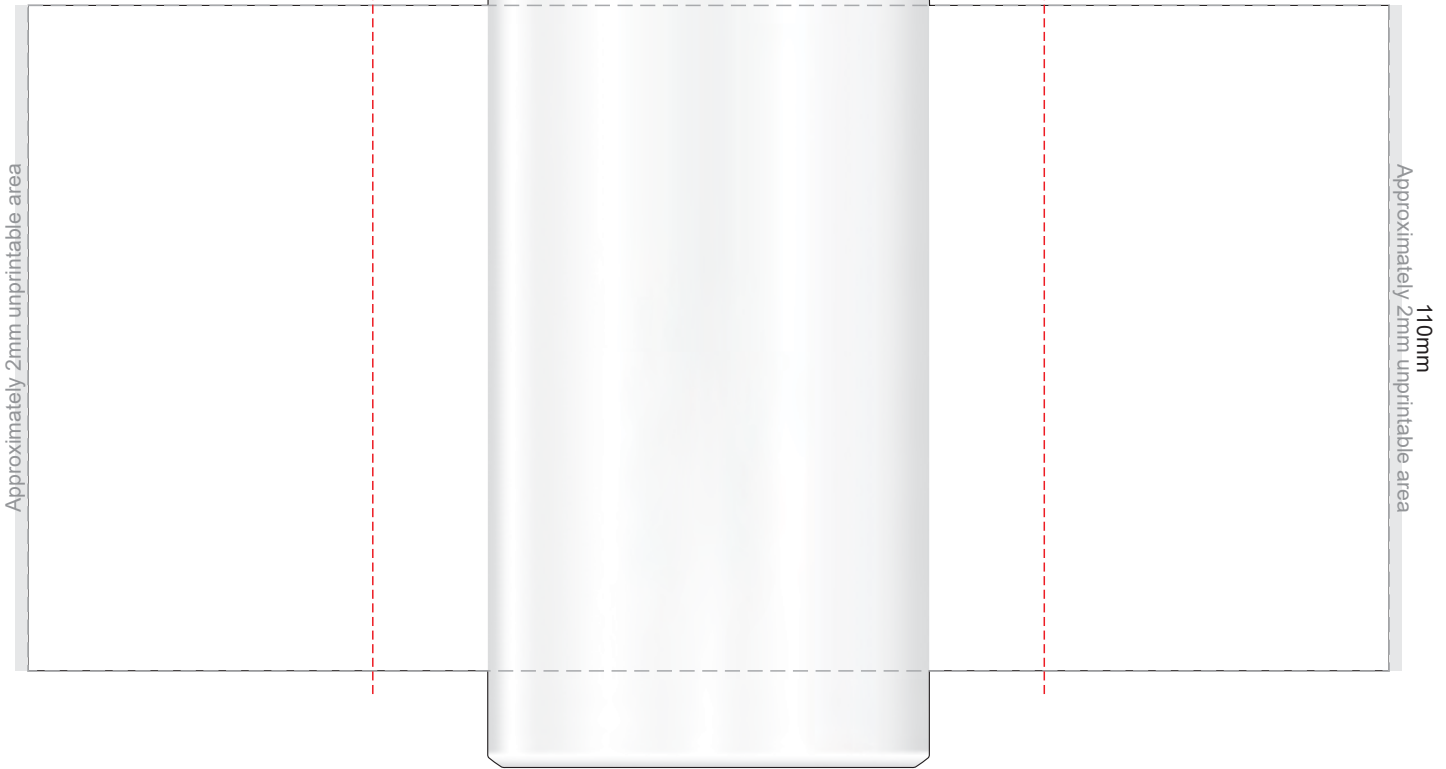

100% of Actual Size  
Pad Print

90% of Actual Size  
Screen Print

200mm

Approximately 15mm unprintable area

Approximately 15mm unprintable area  
110mm

Red Line = Exact opposites of the product  
(centre artwork to the red line)

80% of Actual Size  
Rotary Digital  
(Gloss Finish)

225mm

Red Line = Exact opposites of the product  
(centre artwork to the red line)