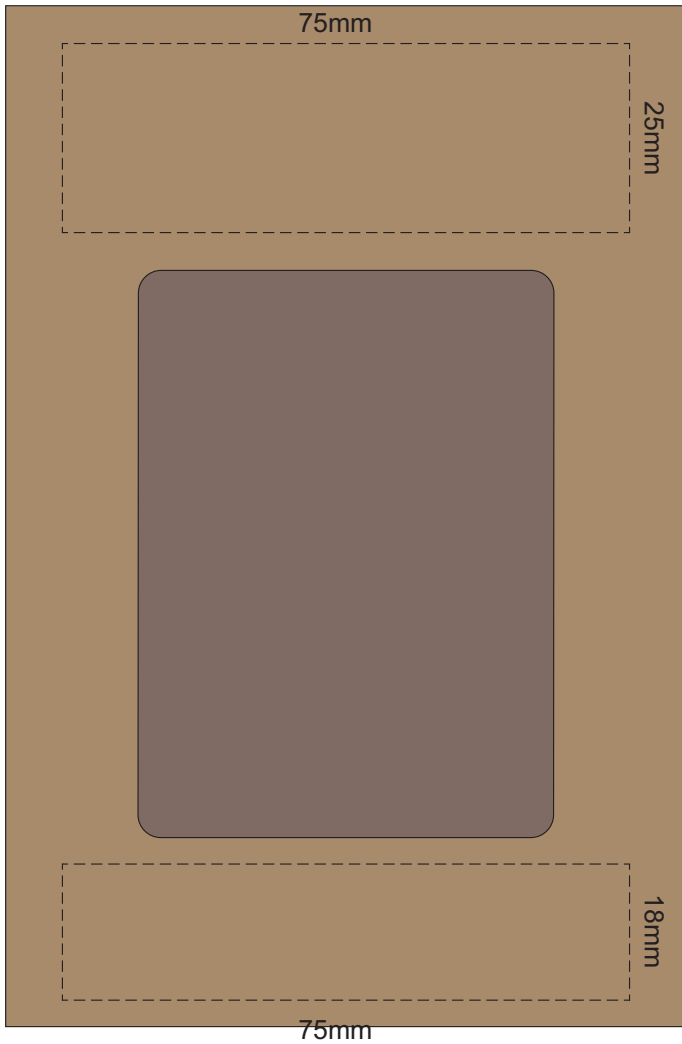

100% of Actual Size  
Pad Print

SIDE 1

SIDE 2

100% of Actual Size  
Silicone Digital Print

SIDE 1

SIDE 2

100% of Actual Size  
Debossed

SIDE 1

SIDE 2

100% of Actual Size  
Pad Print (one colour)

100% of Actual Size  
Pad Print (one colour)

100% of Actual Size  
Digital Packaging Print

FRONT

100% of Actual Size  
Digital Packaging Print

TOP VIEW OF LID