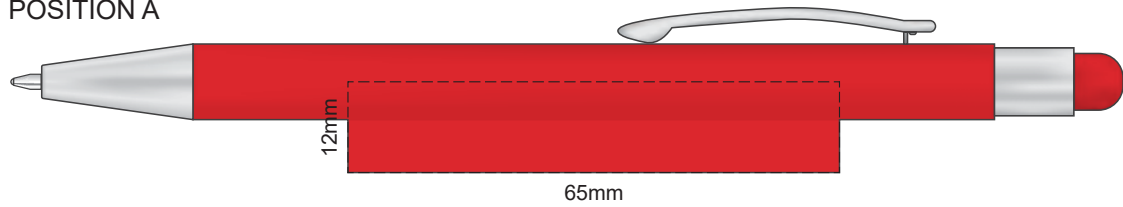

BARREL COLOURS	STYLUS COLOURS

100% of Actual Size
Screen Print

POSITION A

100% of Actual Size
Pad Print

POSITION D

POSITION E

100% of Actual Size
Laser Engraving

POSITION D

POSITION E

Engraves to an Oxidised White Finish