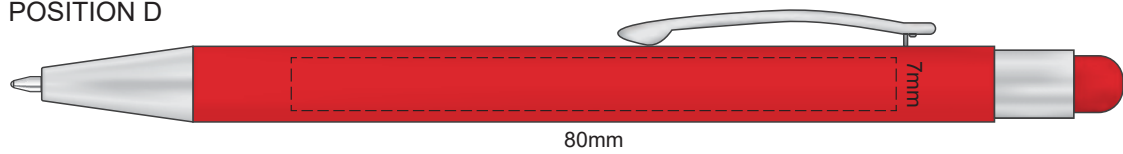

BARREL COLOURS	STYLUS COLOURS

100% of Actual Size
Screen Print

POSITION A

100% of Actual Size
Pad Print

POSITION D

POSITION E

100% of Actual Size
Laser Engraving

POSITION D

POSITION E

Engraves to an Oxidised White Finish