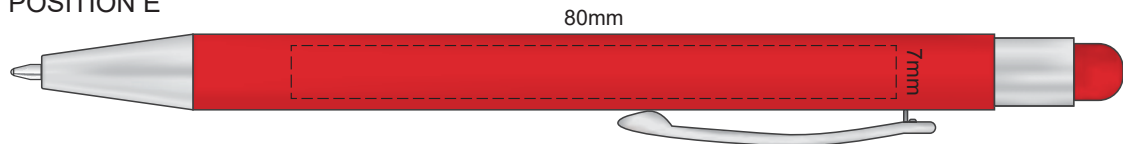

BARREL COLOURS	STYLUS COLOURS

100% of Actual Size
Screen Print

POSITION A

100% of Actual Size
Pad Print

POSITION D

POSITION E

100% of Actual Size
Laser Engraving

POSITION D

POSITION E

Engraves to an Oxidised White Finish