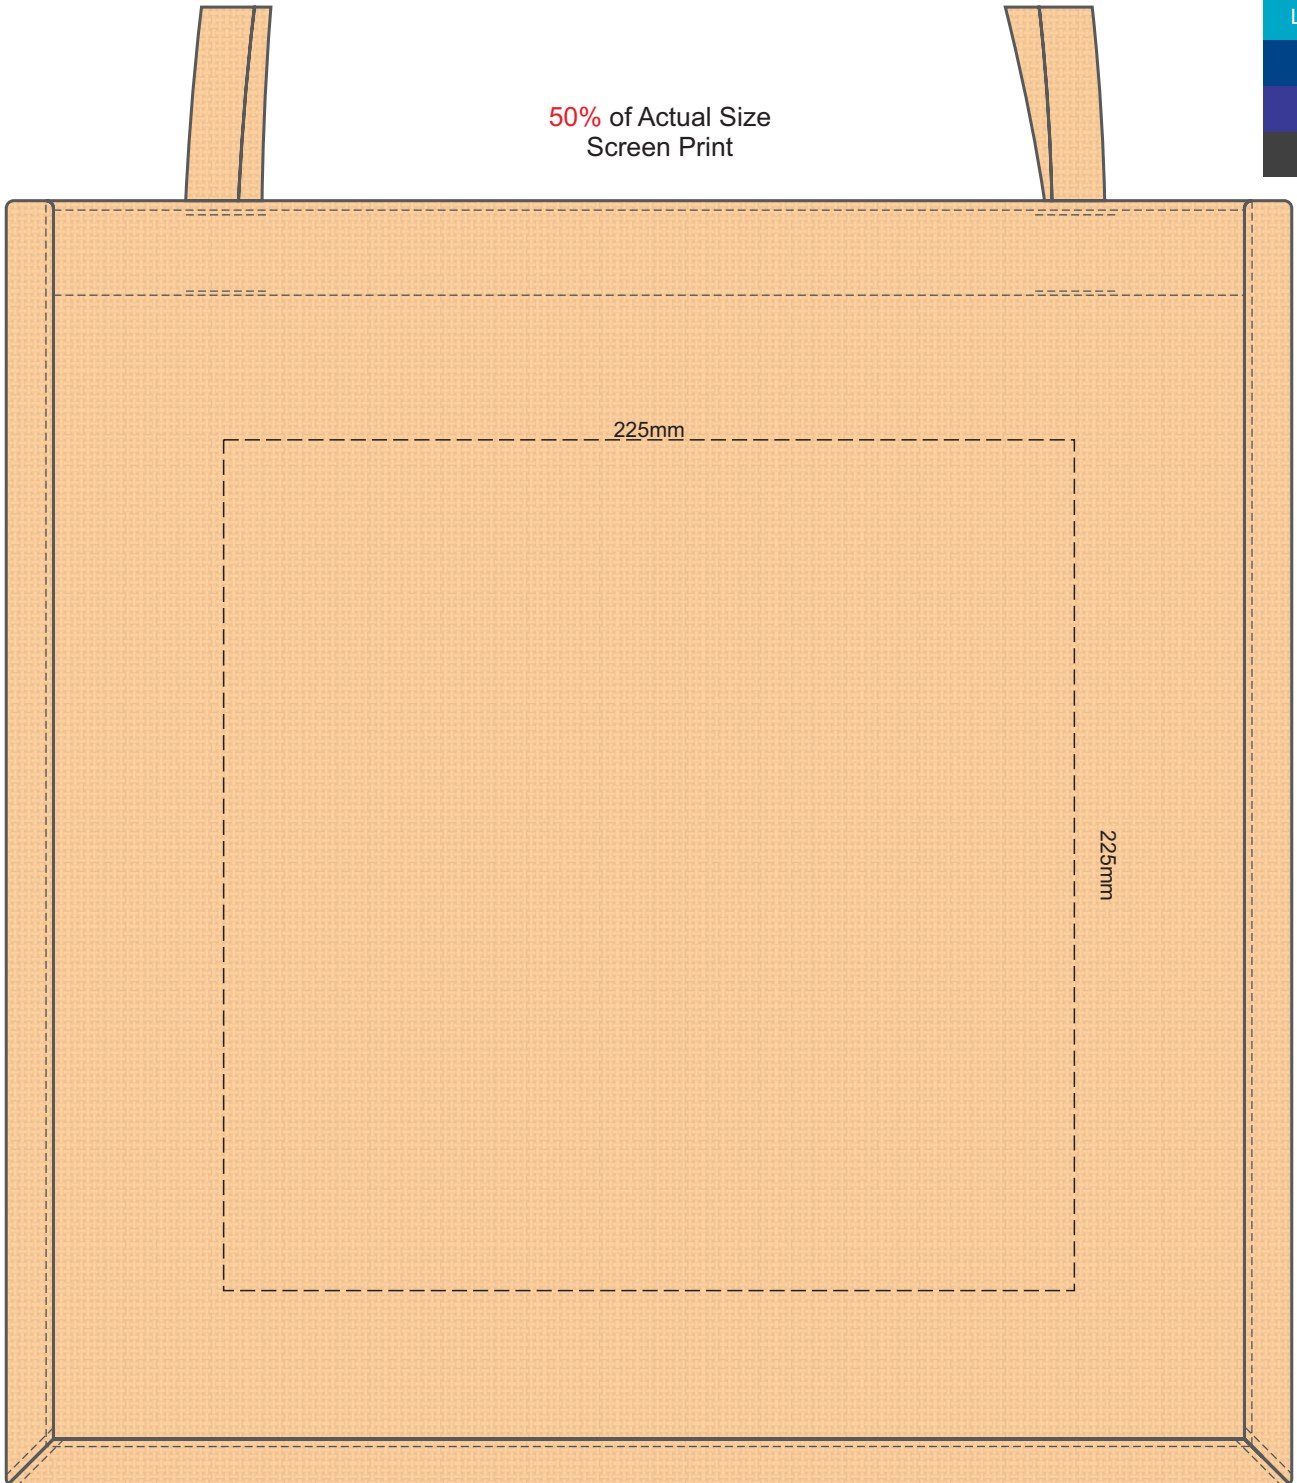

50% of Actual Size
Screen Print

Please be aware the artwork will be significantly affected by the texture of the bag.
Fine detailing, small text will be lost in the texture of the bag and may not be legible.

50% of Actual Size
Colourflex Transfer

Please note the orientation of these print areas may be rotated to best suit your needs.