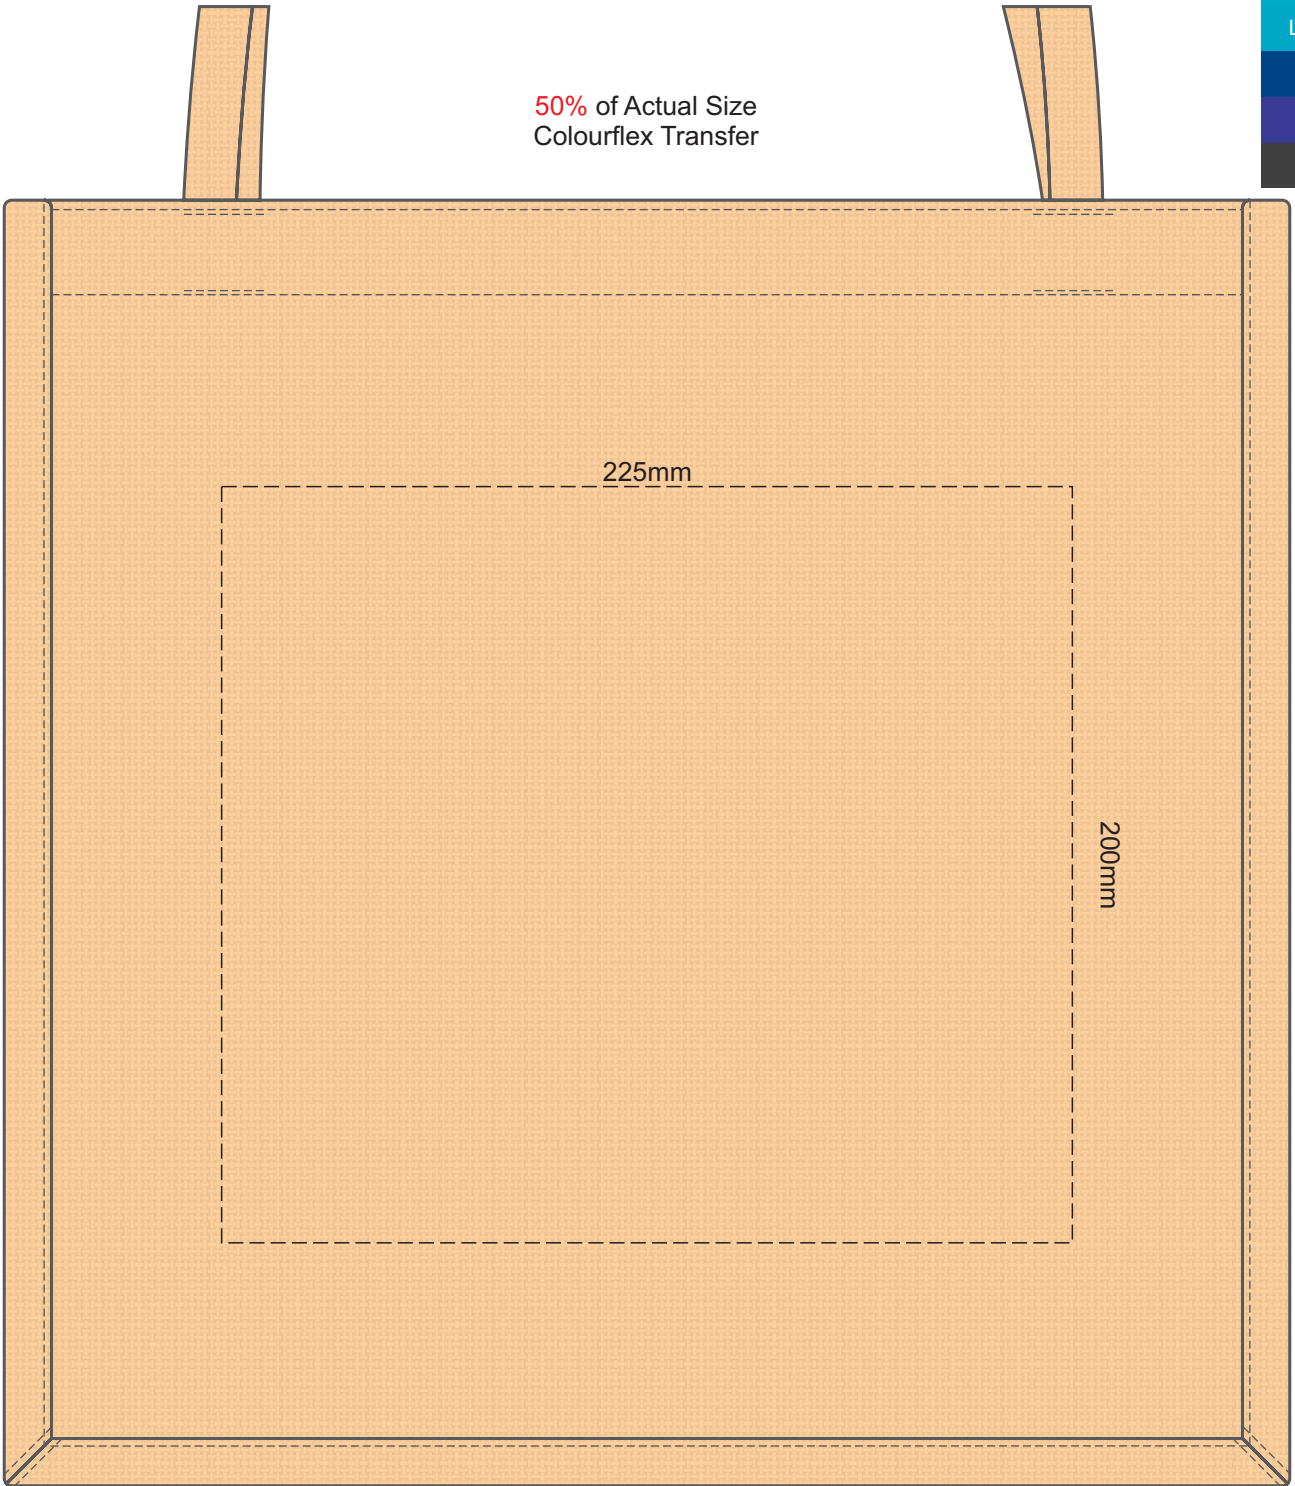

50% of Actual Size
Screen Print

Please be aware the artwork will be significantly affected by the texture of the bag.
Fine detailing, small text will be lost in the texture of the bag and may not be legible.

50% of Actual Size
Colourflex Transfer

Please note the orientation of these print areas may be rotated to best suit your needs.