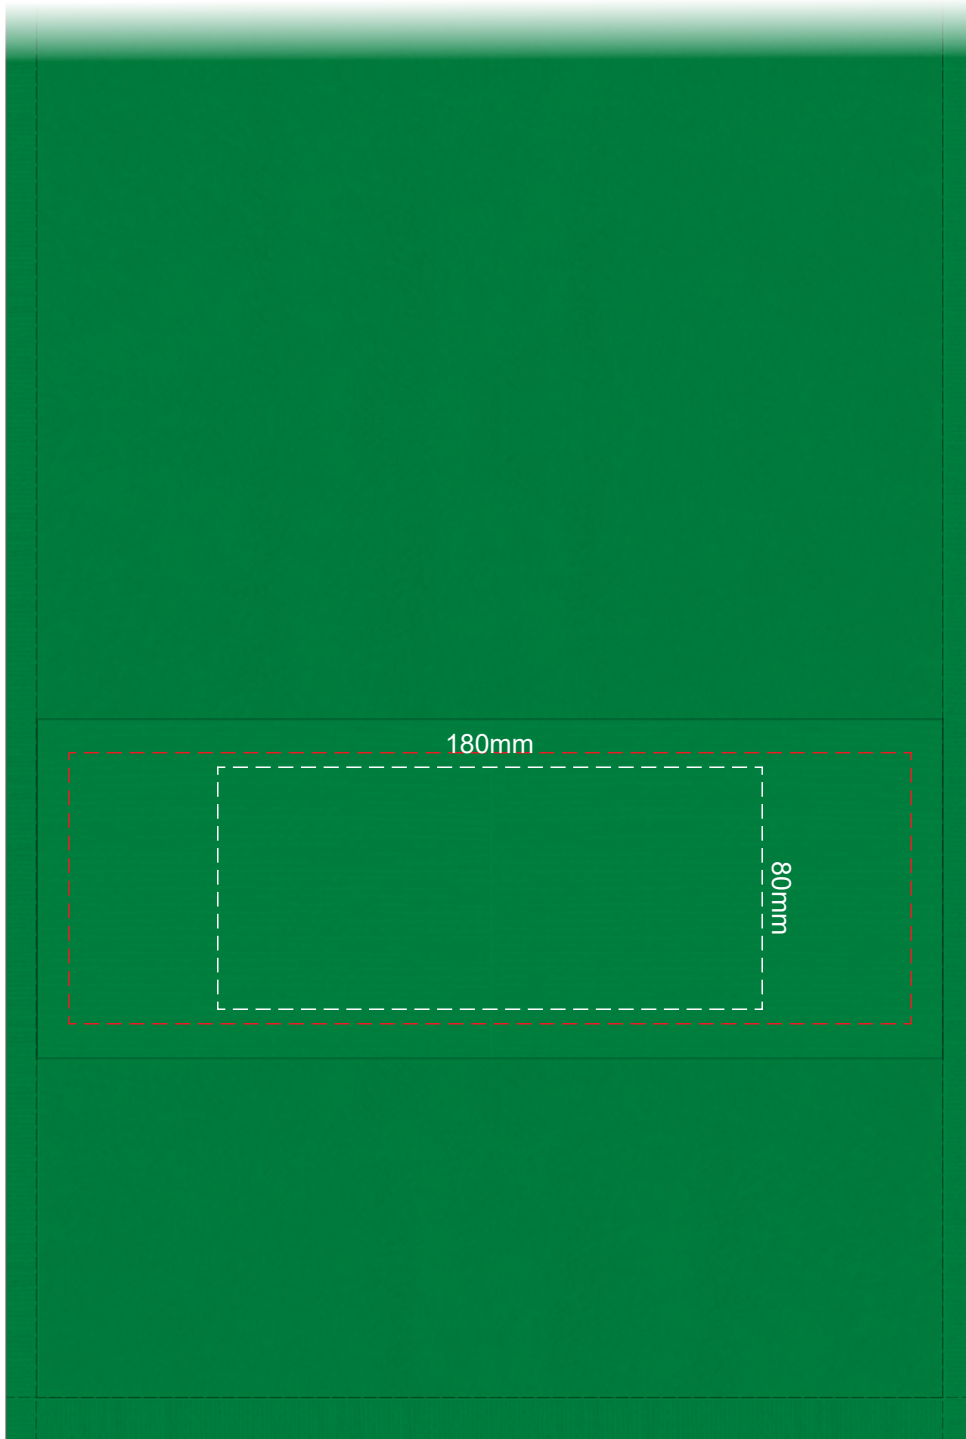

40% of Actual Size
Screen Print
Colourflex Transfer

Branding area can be moved **anywhere** within the red dotted line.

100% of Actual Size
Embroidery

150mm

80mm

20% of Actual Size
Embroidery

Branding area can be moved anywhere within the red dotted line.