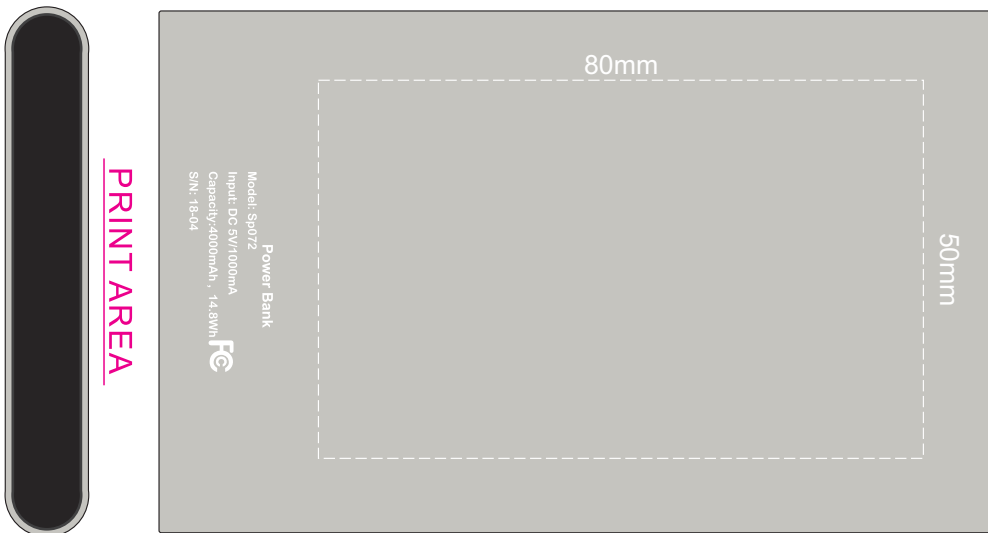

100% of Actual Size
Pad Print

PRINT AREA

PRINT AREA

BACK

100% of Actual Size
Laser Engraving
Direct Digital

Engraves to an
Oxidised White

100% of Actual Size
Pad Print

65mm

30mm