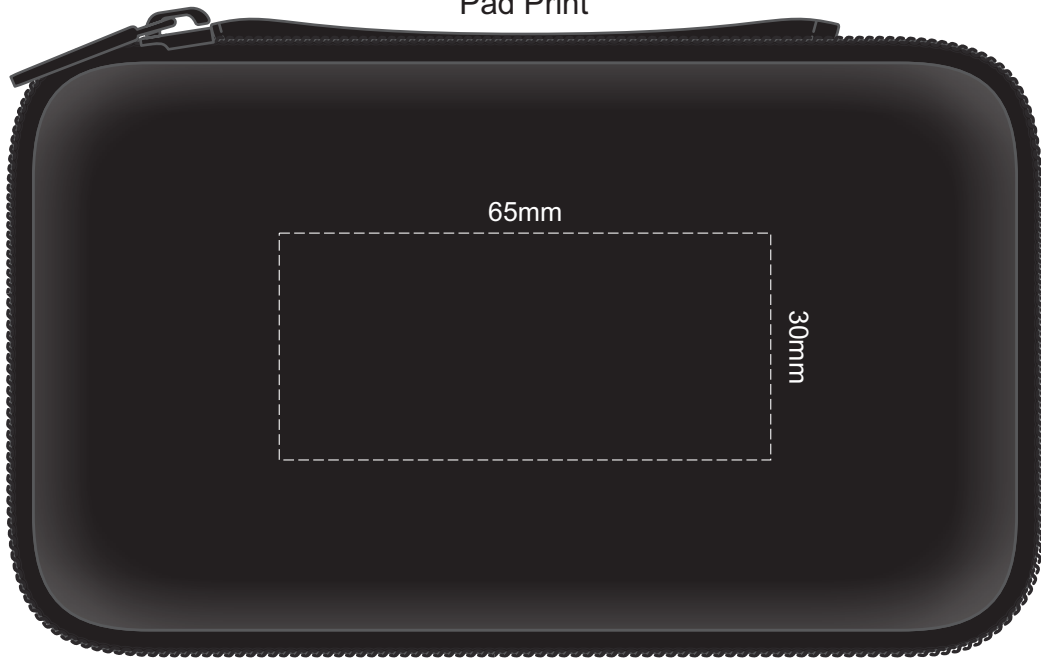

100% of Actual Size
Pad Print

PRINT AREA

PRINT AREA

BACK

100% of Actual Size
Laser Engraving
Direct Digital

Engraves to an
Oxidised White

100% of Actual Size
Pad Print

65mm

30mm