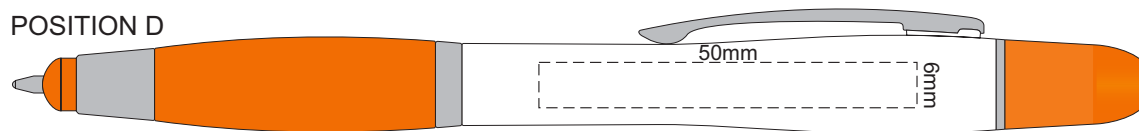

GRIP COLOURS	CAP COLOURS
Yellow	
Orange	
Pink	
Red	
Light Green	
Dark Green	
Blue	
Dark Blue	
Purple	
Black	

100% of Actual Size
Pad Print

100% of Actual Size
Pad Print

100% of Actual Size
Direct Digital

100% of Actual Size
Direct Digital