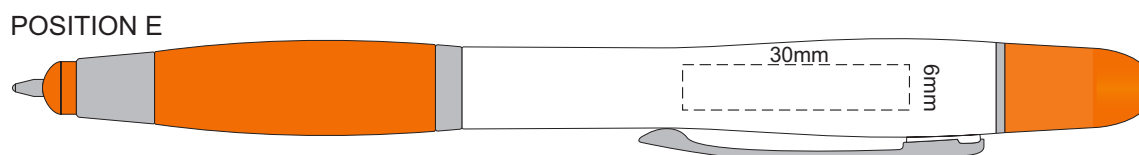

GRIP COLOURS	CAP COLOURS
Yellow	
Orange	
Pink	
Red	
Light Green	
Dark Green	
Blue	
Dark Blue	
Purple	
Black	

100% of Actual Size
Pad Print

100% of Actual Size
Pad Print

100% of Actual Size
Direct Digital

100% of Actual Size
Direct Digital