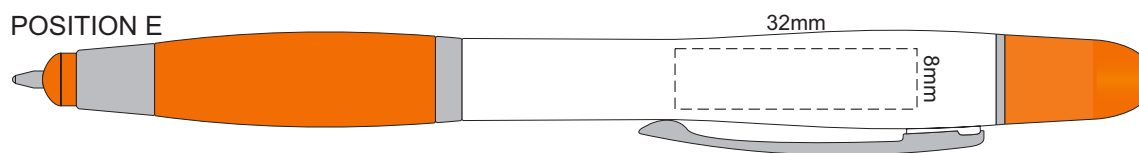

GRIP COLOURS	CAP COLOURS
Yellow	
Orange	
Pink	
Red	
Light Green	
Dark Green	
Blue	
Dark Blue	
Purple	
Black	

100% of Actual Size
Pad Print

100% of Actual Size
Pad Print

100% of Actual Size
Direct Digital

100% of Actual Size
Direct Digital