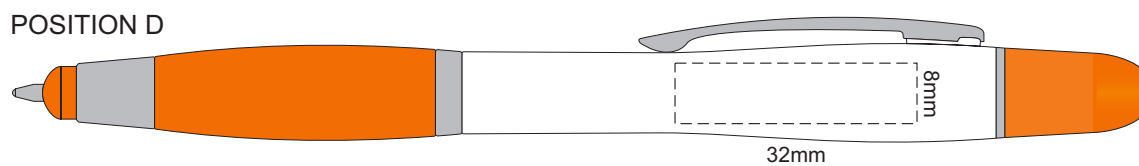

GRIP COLOURS	CAP COLOURS
Yellow	
Orange	
Pink	
Red	
Light Green	
Dark Green	
Blue	
Dark Blue	
Purple	
Black	

100% of Actual Size
Pad Print

100% of Actual Size
Pad Print

100% of Actual Size
Direct Digital

100% of Actual Size
Direct Digital