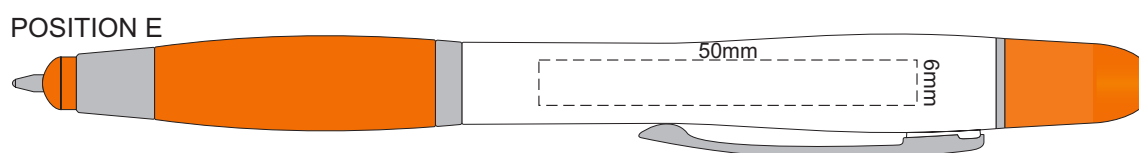

GRIP COLOURS	CAP COLOURS
Yellow	
Orange	
Pink	
Red	
Light Green	
Dark Green	
Blue	
Dark Blue	
Purple	
Black	

100% of Actual Size
Pad Print

100% of Actual Size
Pad Print

100% of Actual Size
Direct Digital

100% of Actual Size
Direct Digital