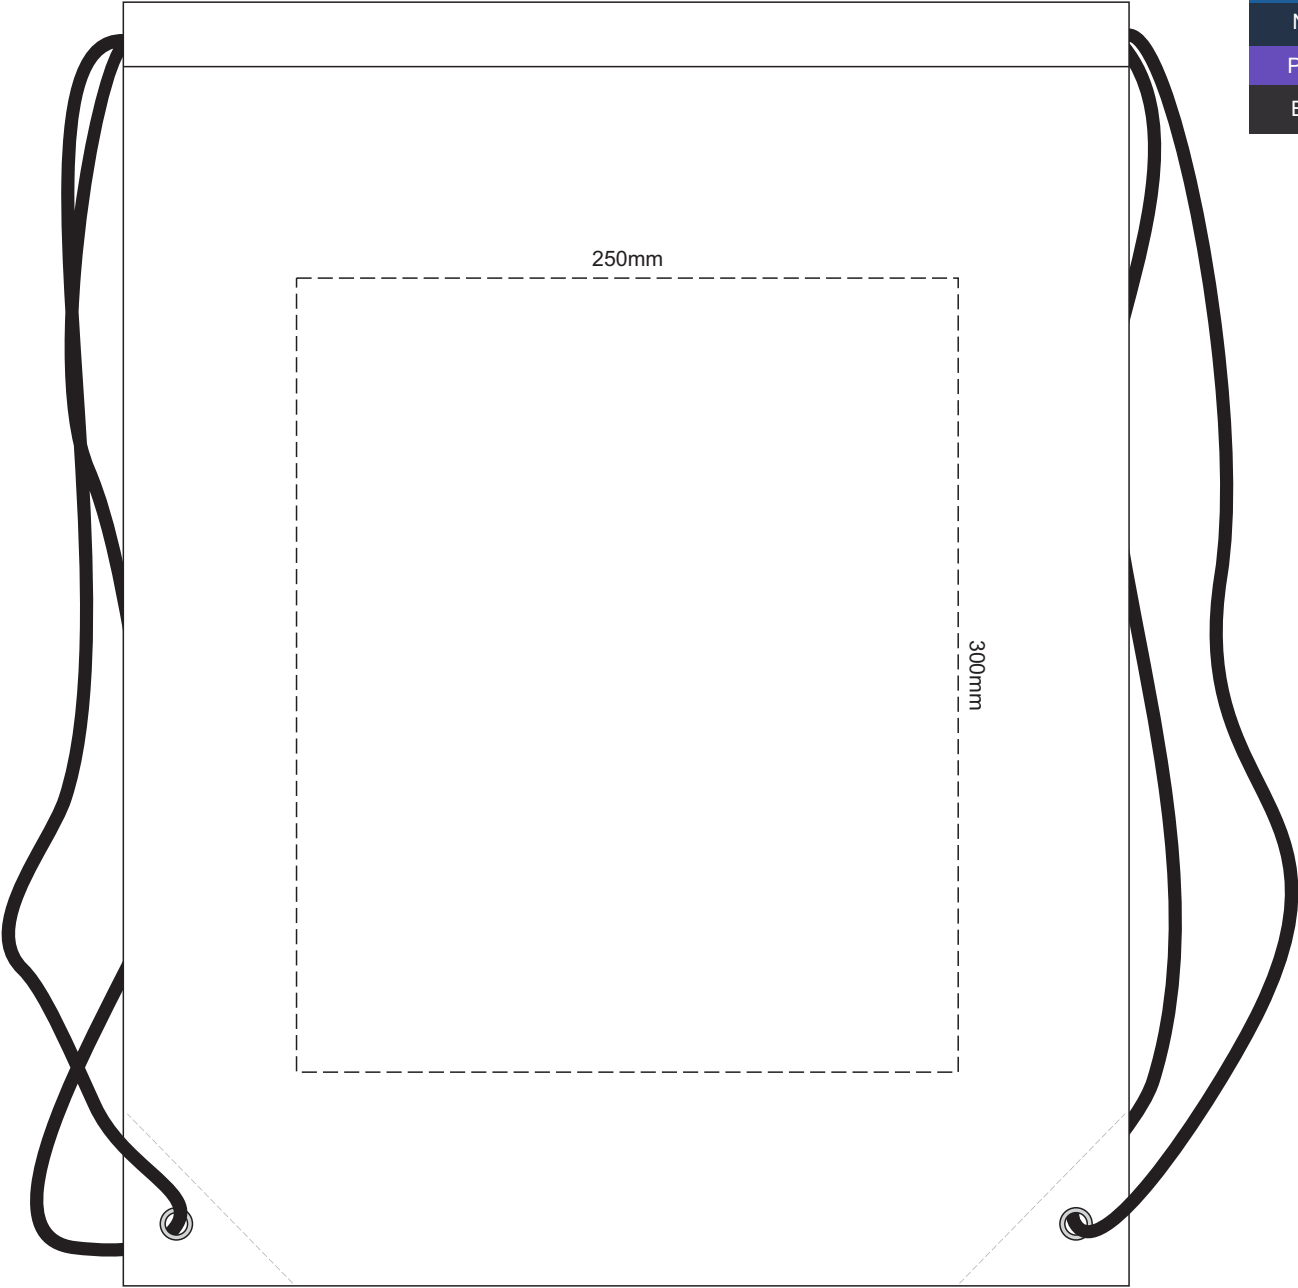

White
Yellow
Orange
Pink
Red
Bright Green
Dark Green
Teal
Light Blue
Royal Blue
Navy
Purple
Black

35% of Actual Size
Screen print

White
Yellow
Orange
Pink
Red
Bright Green
Dark Green
Teal
Light Blue
Royal Blue
Navy
Purple
Black

35% of Actual Size
Colourflex Transfers

Please note the orientation of these print areas may be rotated to best suit your needs.