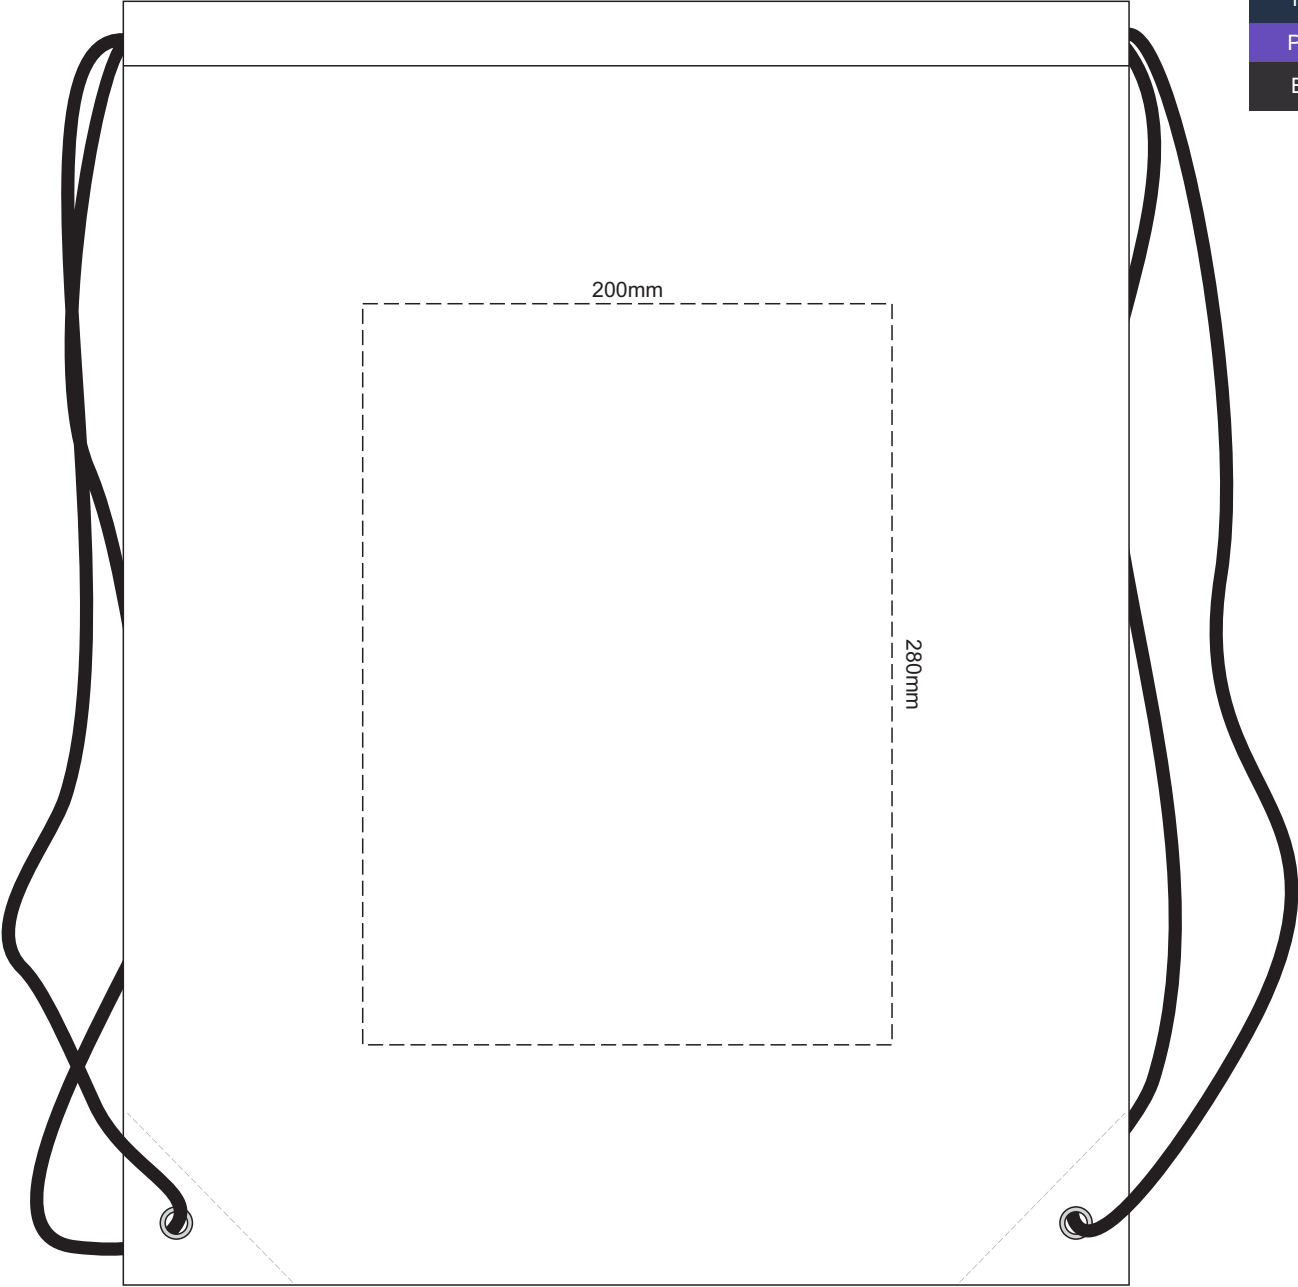

White
Yellow
Orange
Pink
Red
Bright Green
Dark Green
Teal
Light Blue
Royal Blue
Navy
Purple
Black

35% of Actual Size
Screen print

White
Yellow
Orange
Pink
Red
Bright Green
Dark Green
Teal
Light Blue
Royal Blue
Navy
Purple
Black

35% of Actual Size
Colourflex Transfers

Please note the orientation of these print areas may be rotated to best suit your needs.