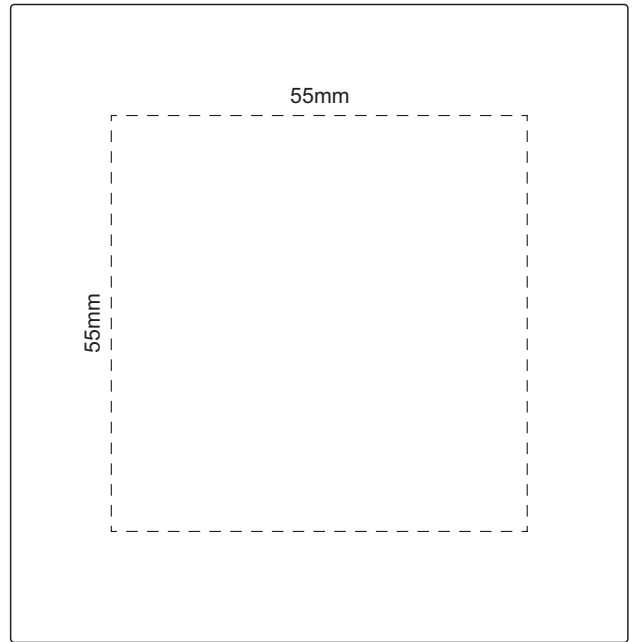

100% of Actual Size  
Pad Print (one colour)

Branding Orientation Guide

100% of Actual Size  
Digital Packaging Print

Digital Print is only available for natural option  
Artwork will be printed directly onto the product via CMYK printing (no white),  
colours will not be vibrant due to white ink not being available for this process.