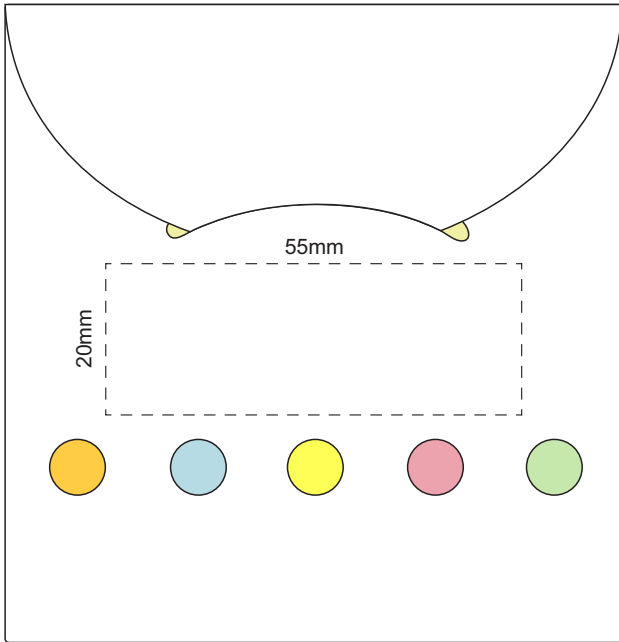

100% of Actual Size  
Pad Print (one colour)

Branding Orientation Guide

100% of Actual Size  
Digital Packaging Print

Digital Print is only available for natural option  
Artwork will be printed directly onto the product via CMYK printing (no white),  
colours will not be vibrant due to white ink not being available for this process.