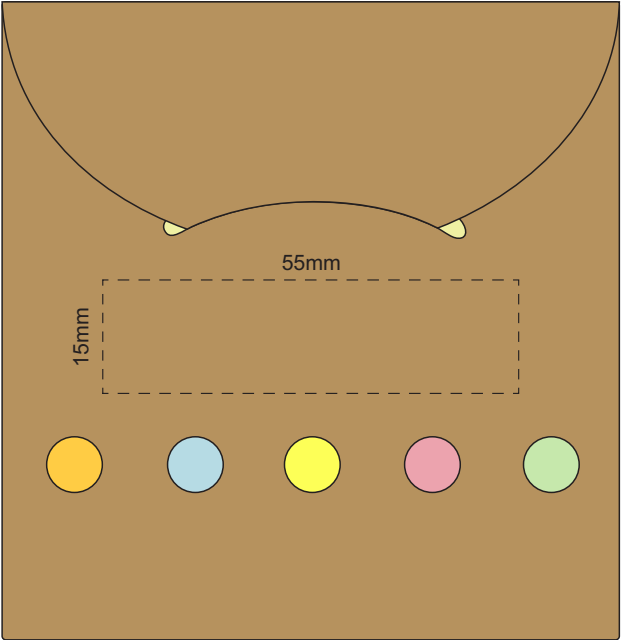

100% of Actual Size  
Pad Print (one colour)

Branding Orientation Guide

100% of Actual Size  
Digital Packaging Print

Digital Print is only available for natural option  
Artwork will be printed directly onto the product via CMYK printing (no white),  
colours will not be vibrant due to white ink not being available for this process.