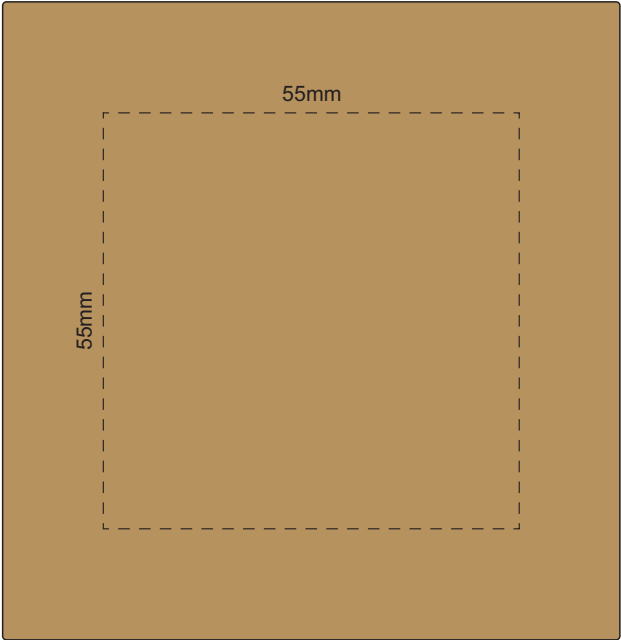

100% of Actual Size  
Pad Print (one colour)

Branding Orientation Guide

100% of Actual Size  
Digital Packaging Print

Digital Print is only available for natural option  
Artwork will be printed directly onto the product via CMYK printing (no white),  
colours will not be vibrant due to white ink not being available for this process.