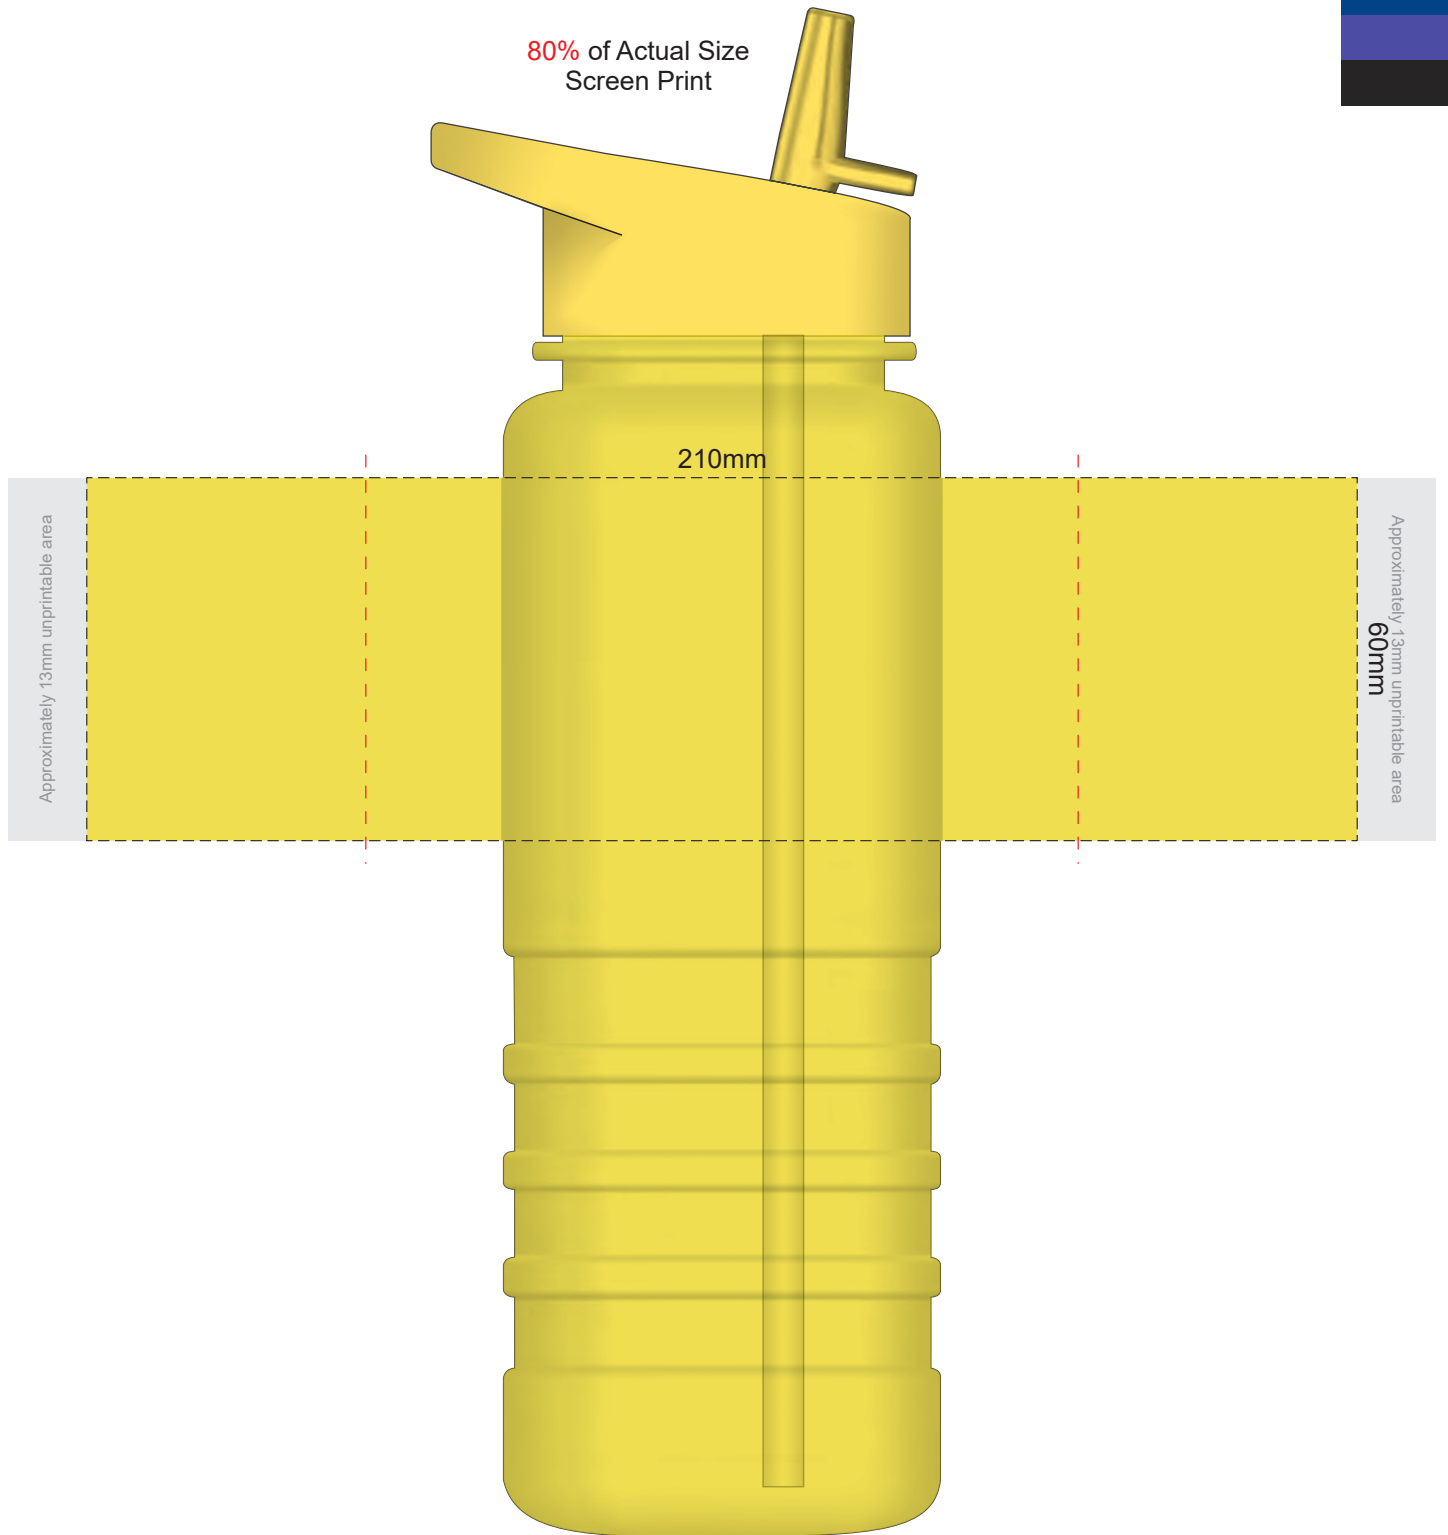

80% of Actual Size  
Screen Print

Red Line = Exact opposites of the product  
(centre artwork to the red line)

80% of Actual Size  
Rotary Digital  
(Gloss Finish)

231.5 mm

Approximately 2mm unprintable area

Approximately 2mm unprintable area  
80mm

Red Line = Exact opposites of the product  
(centre artwork to the red line)