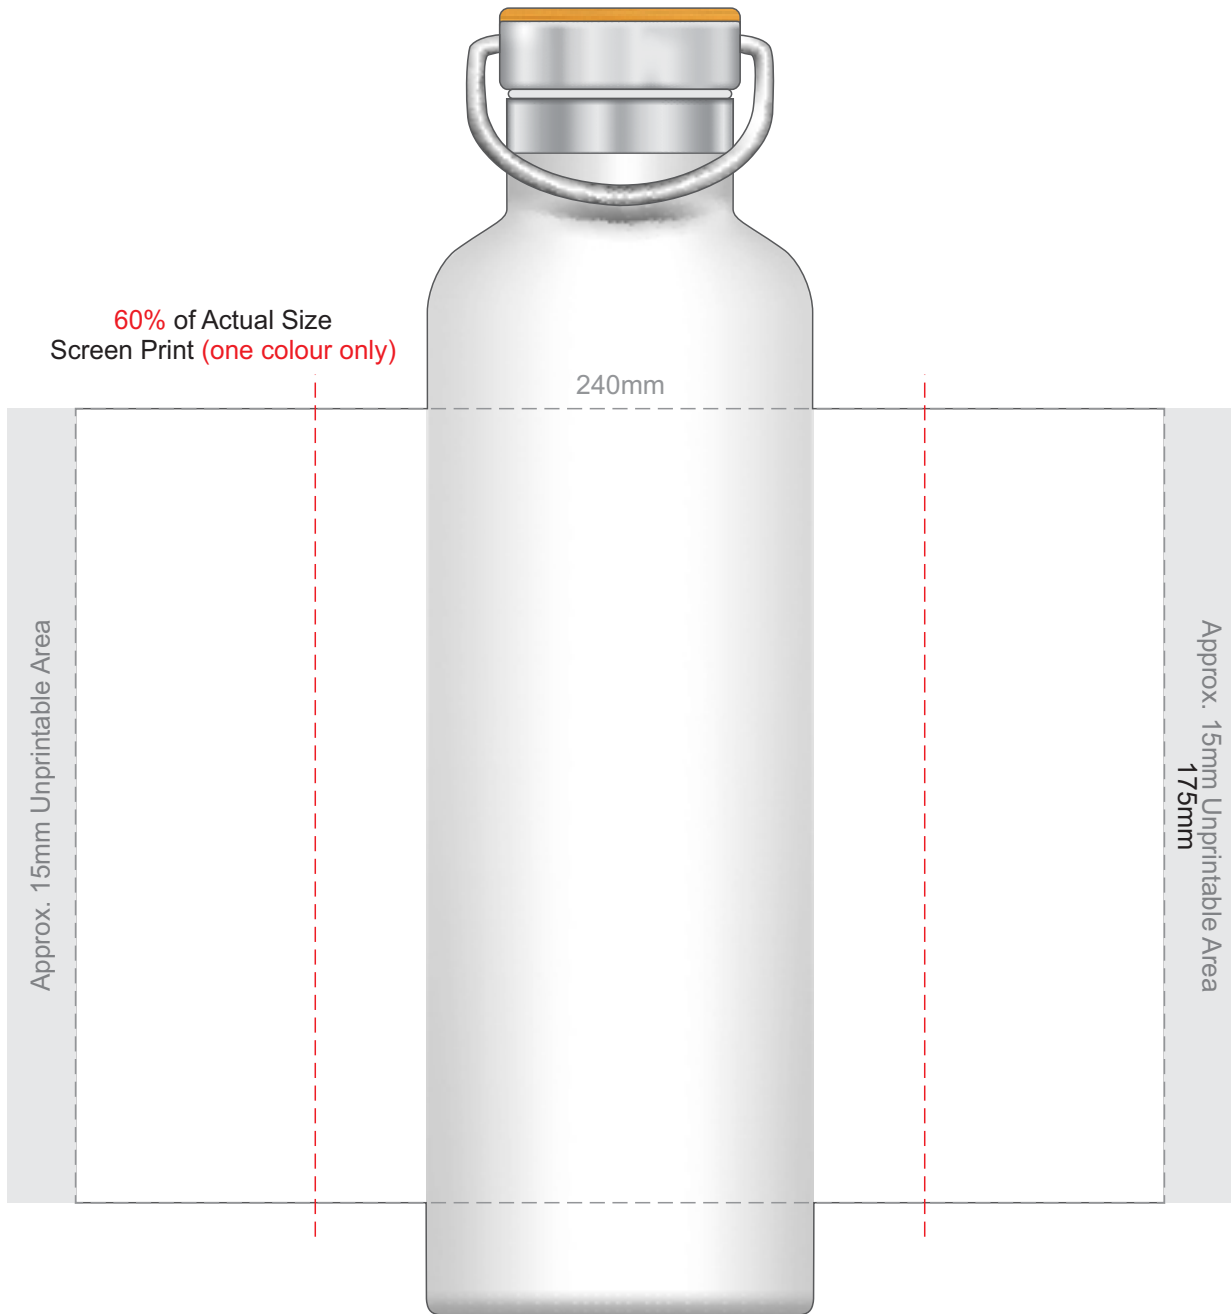

60% of Actual Size  
Pad Print

Branding area can be moved anywhere within the red line.

60% of Actual Size  
Laser Engraving

Branding area can be moved **anywhere within the red line.**

 Engraves to a  
Shiny Steel Finish

60% of Actual Size  
Screen Print (one colour only)

240mm

Approx. 15mm Unprintable Area

Approx. 15mm Unprintable Area  
175mm

Red Line = Exact opposites of the product  
(centre artwork to the red line)

100% of Actual Size  
Engraving on Stainless Steel Lid