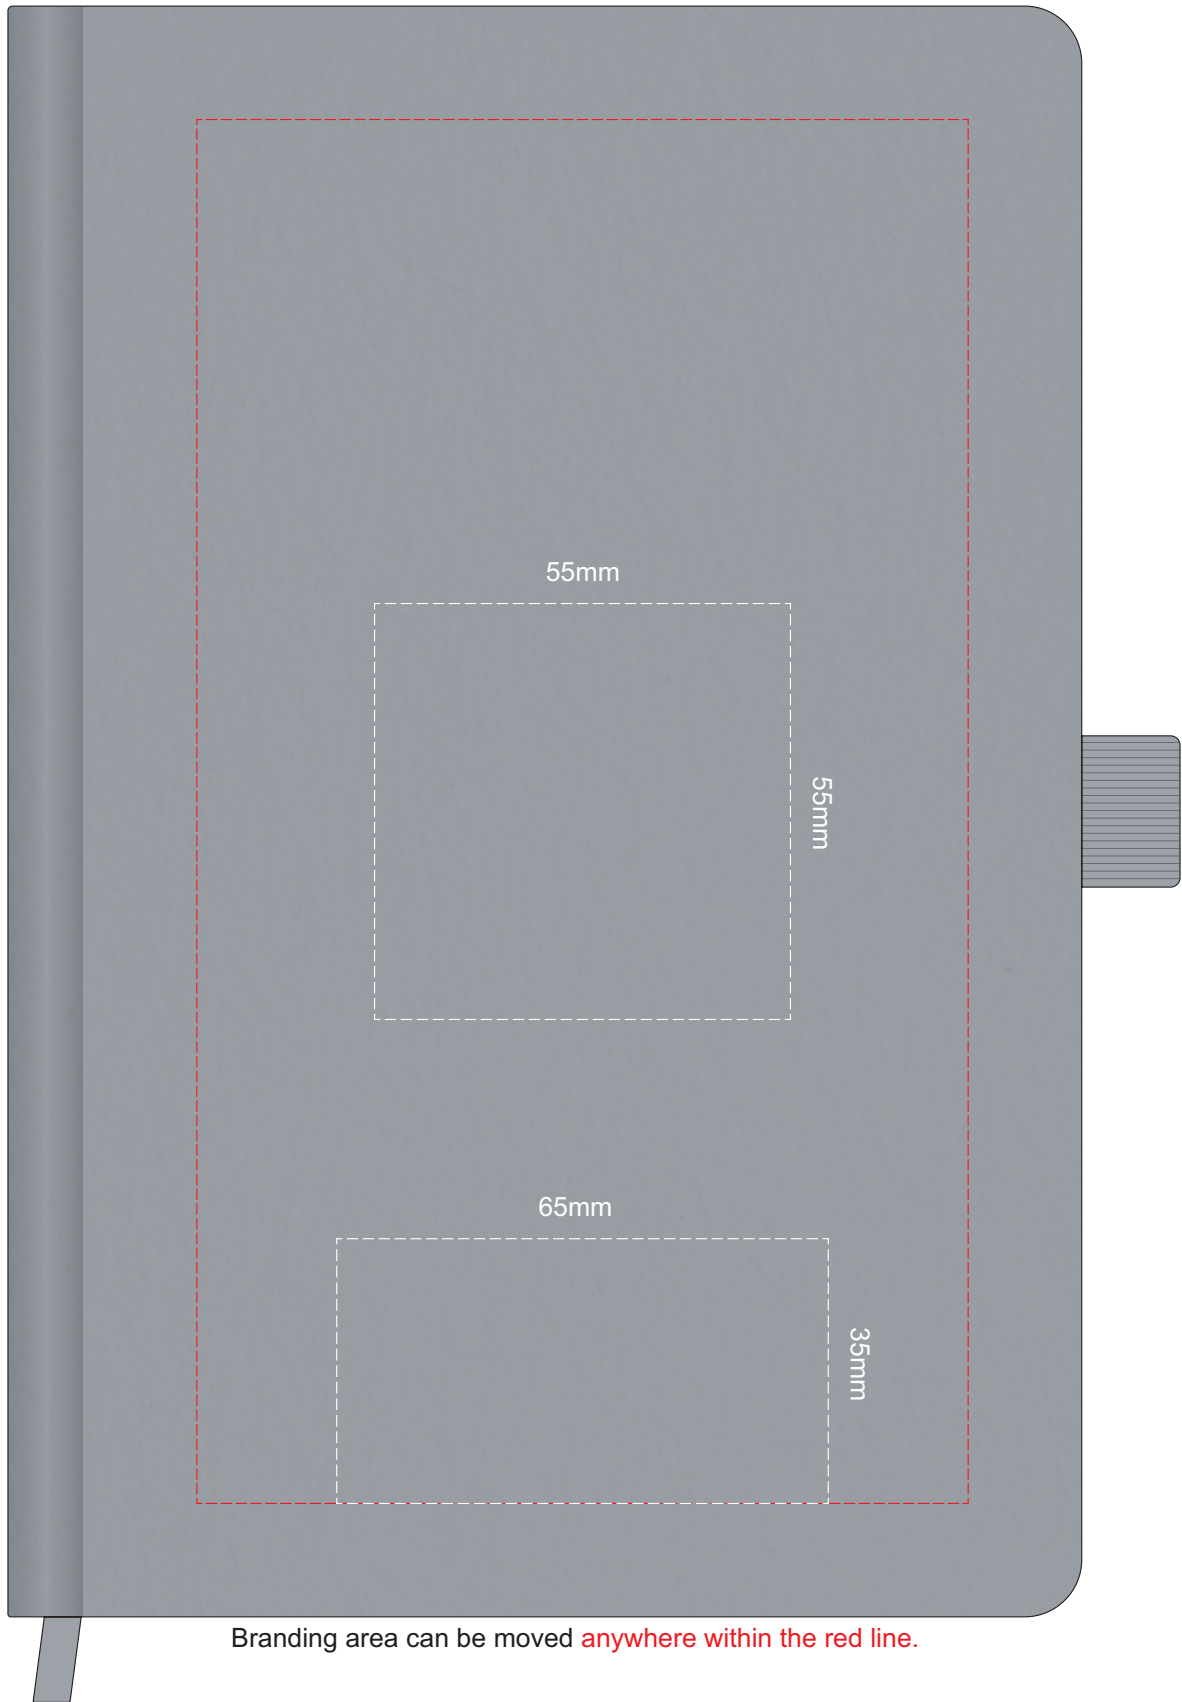

100% of Actual Size
Pad Print

Branding area can be moved **anywhere** within the red line.

100% of Actual Size
Pad Print

100% of Actual Size
Screen Print (one colour)

100% of Actual Size
Screen Print (one colour)