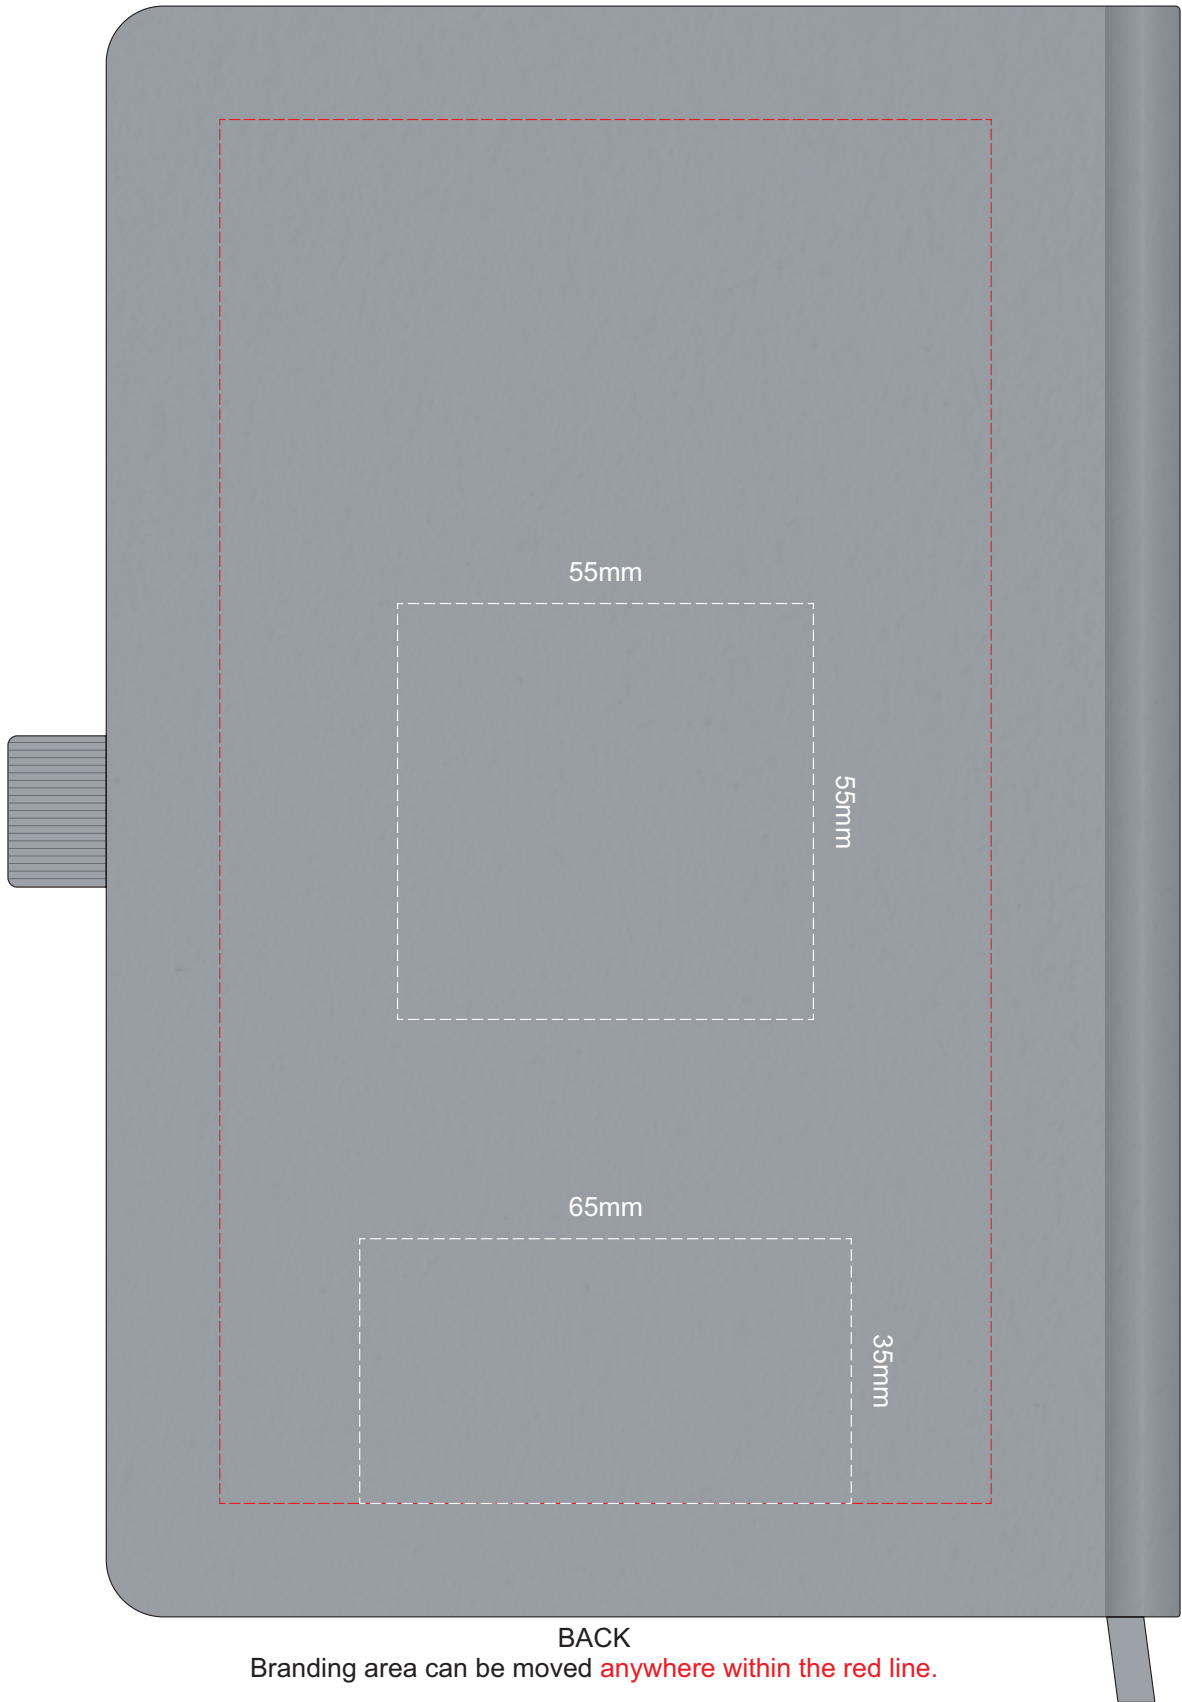

100% of Actual Size
Pad Print

Branding area can be moved **anywhere** within the red line.

100% of Actual Size
Pad Print

100% of Actual Size
Screen Print (one colour)

100% of Actual Size
Screen Print (one colour)