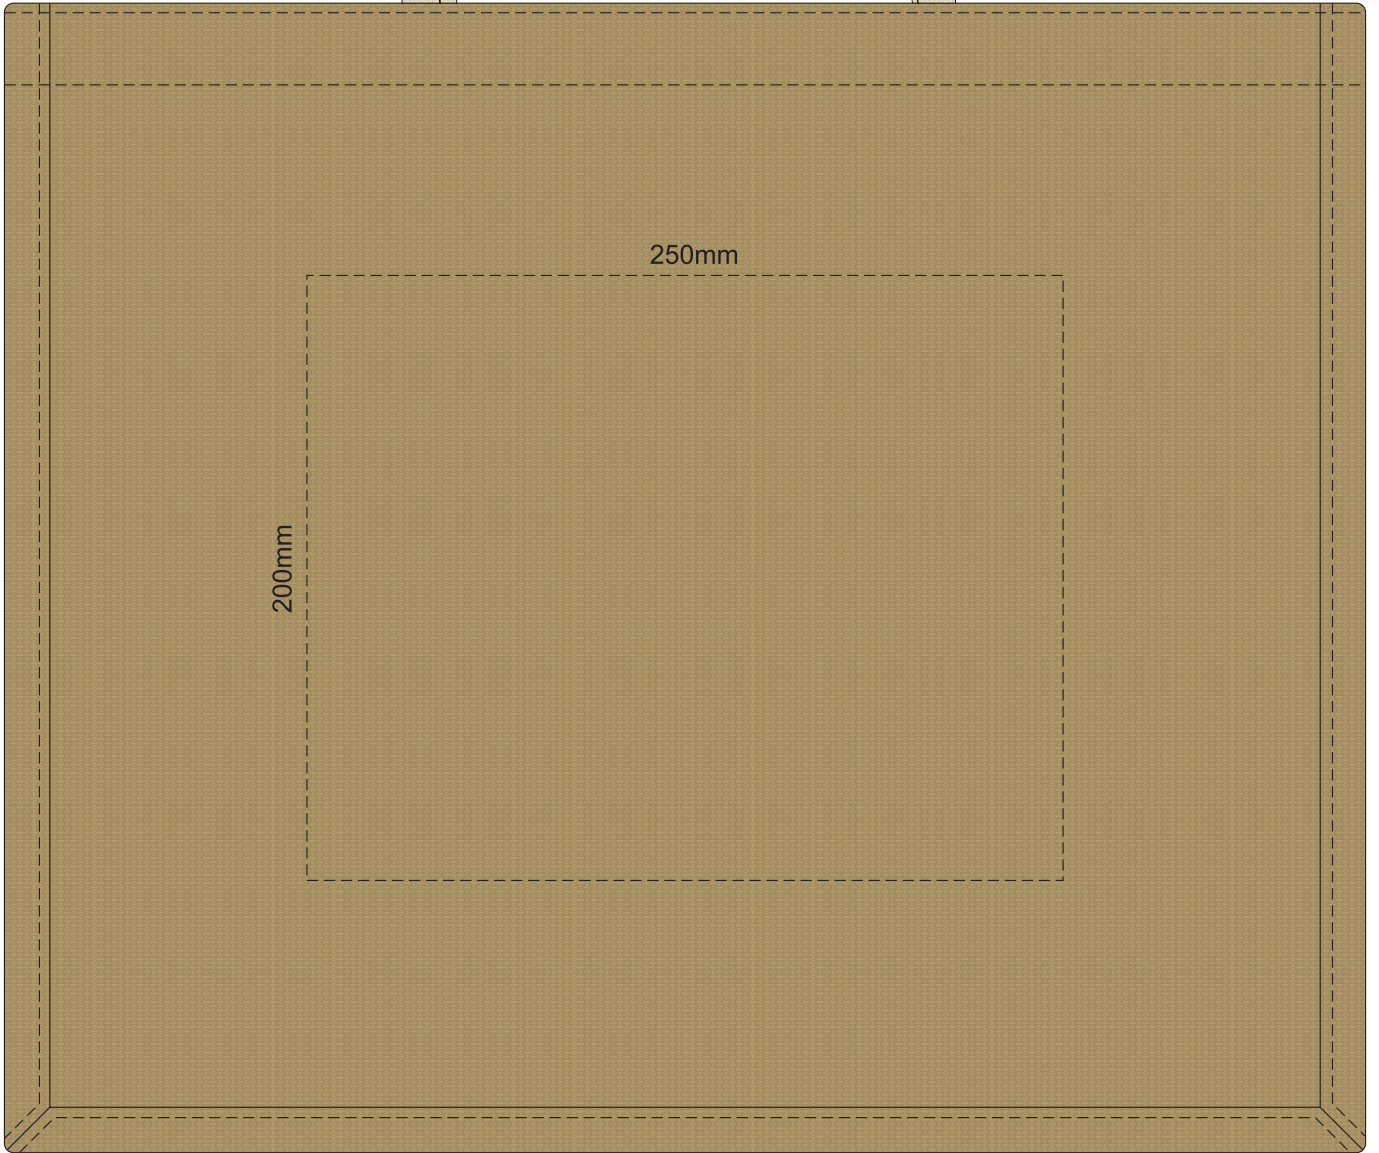

40% of Actual Size
Screen Print

Please be aware the artwork will be significantly affected by the texture of the bag.
Fine detailing, small text will be lost in the texture of the bag and may not be legible.

40% of Actual Size
Colourflex Transfer

Please note the orientation of these print areas may be rotated to best suit your needs.