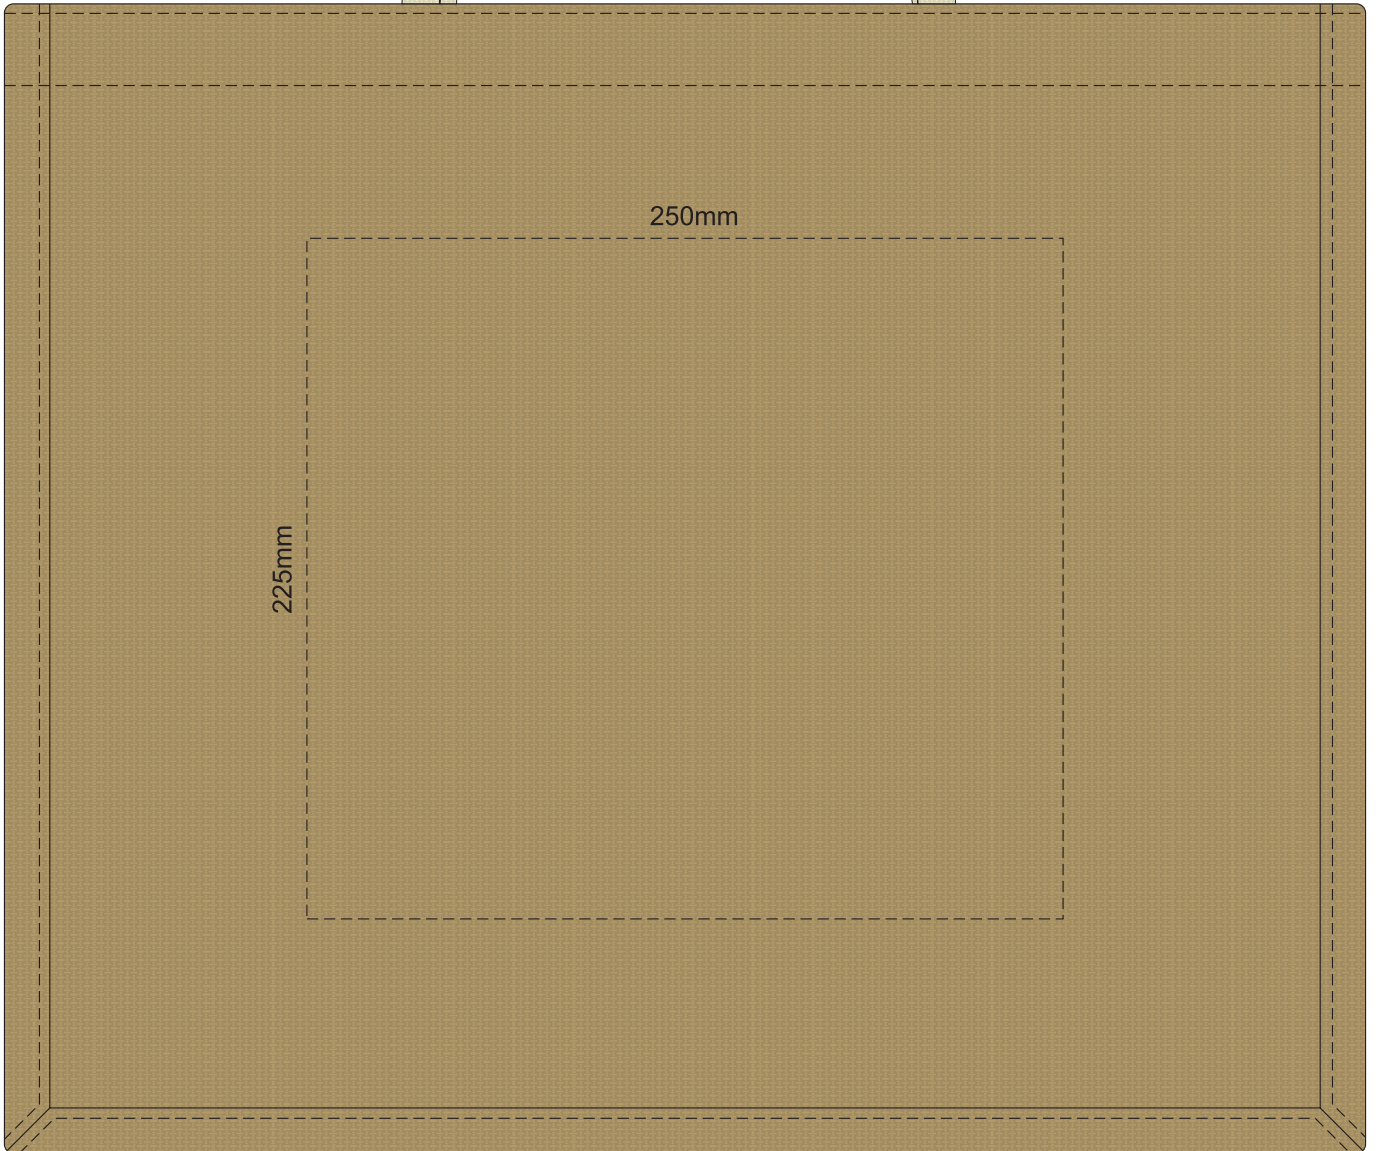

40% of Actual Size
Screen Print

Please be aware the artwork will be significantly affected by the texture of the bag.
Fine detailing, small text will be lost in the texture of the bag and may not be legible.

40% of Actual Size
Colourflex Transfer

Please note the orientation of these print areas may be rotated to best suit your needs.