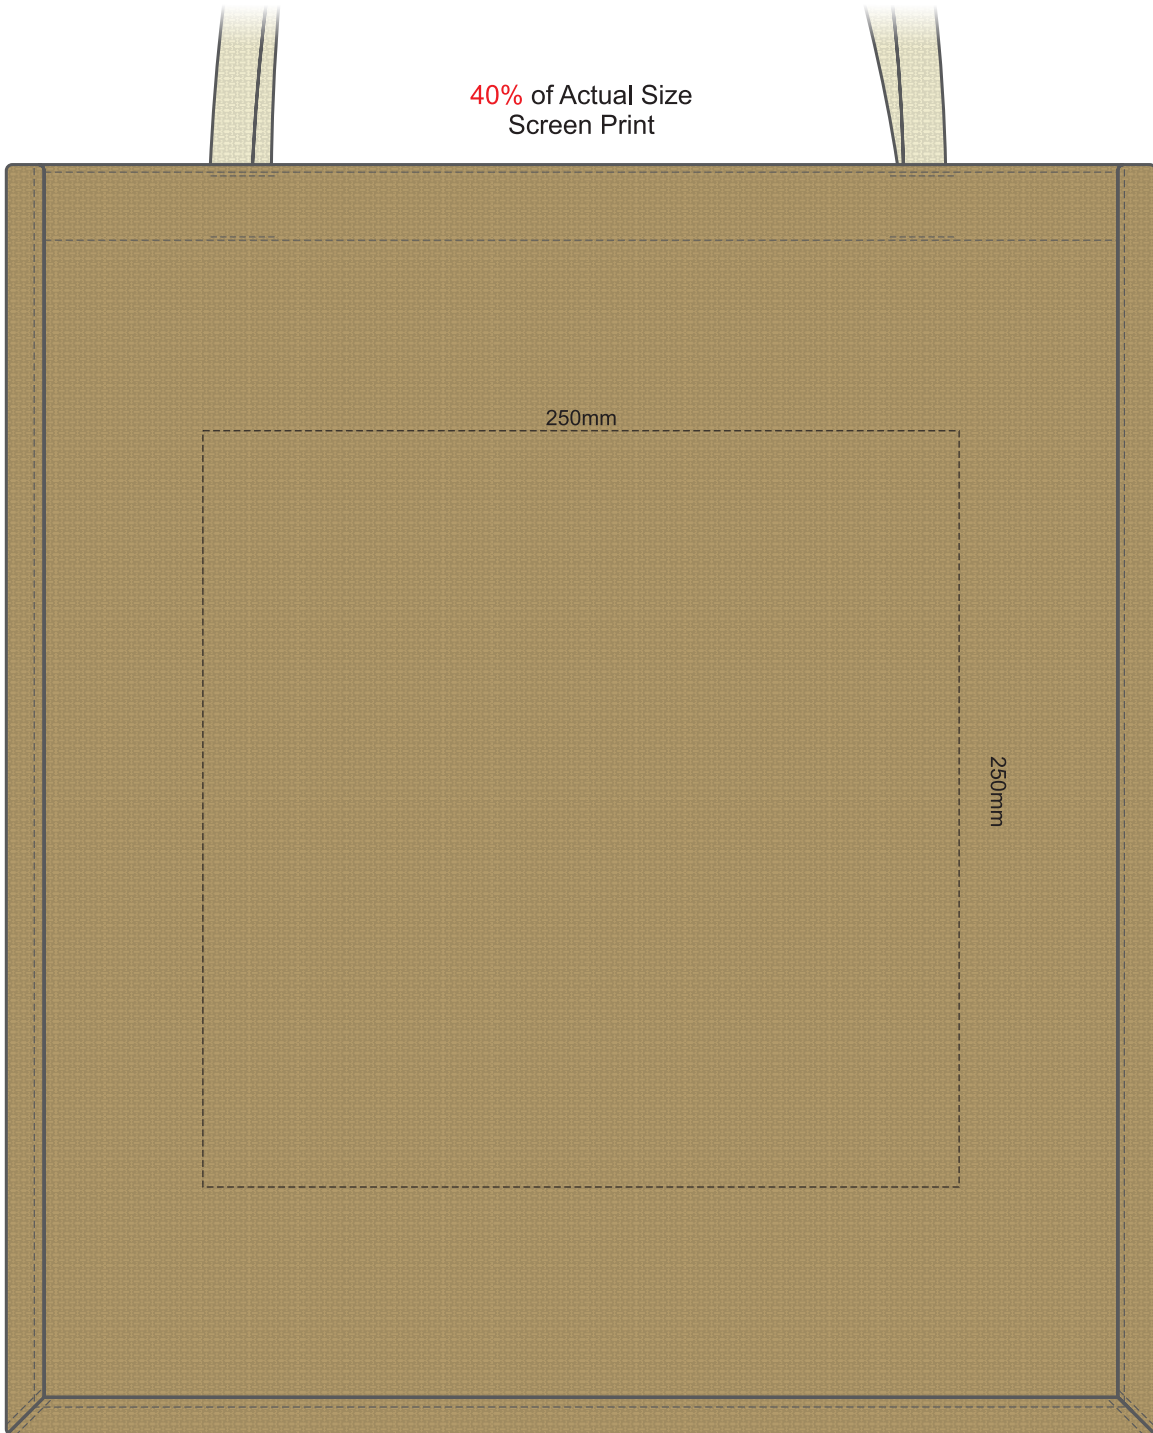

40% of Actual Size
Screen Print

Please be aware the artwork will be significantly affected by the texture of the bag.
Fine detailing, small text will be lost in the texture of the bag and may not be legible.

40% of Actual Size
Colourflex Transfer

Please note the orientation of these print areas may be rotated to best suit your needs.