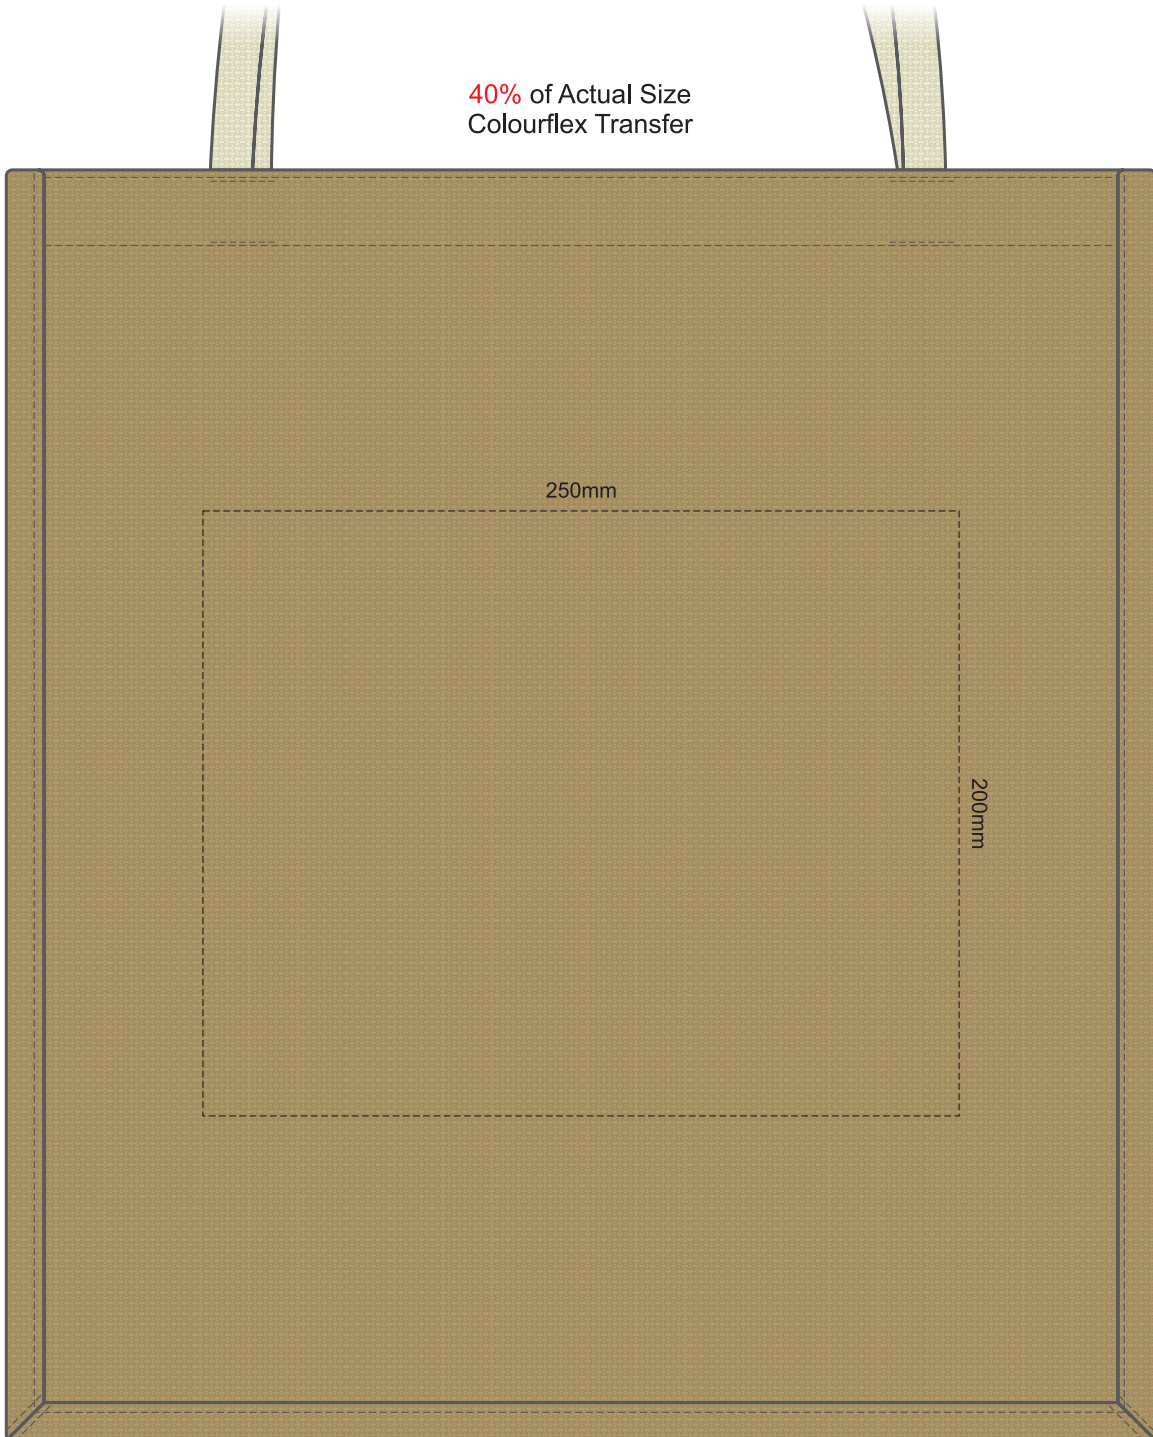

40% of Actual Size
Screen Print

Please be aware the artwork will be significantly affected by the texture of the bag.
Fine detailing, small text will be lost in the texture of the bag and may not be legible.

40% of Actual Size
Colourflex Transfer

Please note the orientation of these print areas may be rotated to best suit your needs.