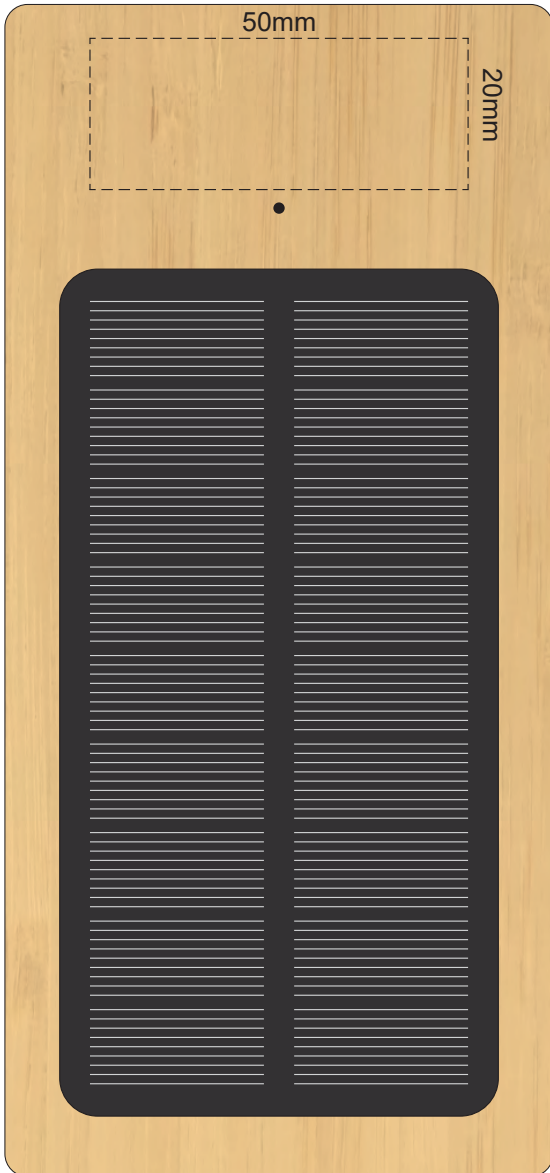

100% of Actual Size
Pad Print

FRONT ONLY

100% of Actual Size
Direct Digital

FRONT ONLY

100% of Actual Size
Laser Engraving

FRONT

100% of Actual Size
Laser Engraving

BACK

This product is a natural material, please allow for variances in grain pattern and branding.

 Engraves to a natural etch