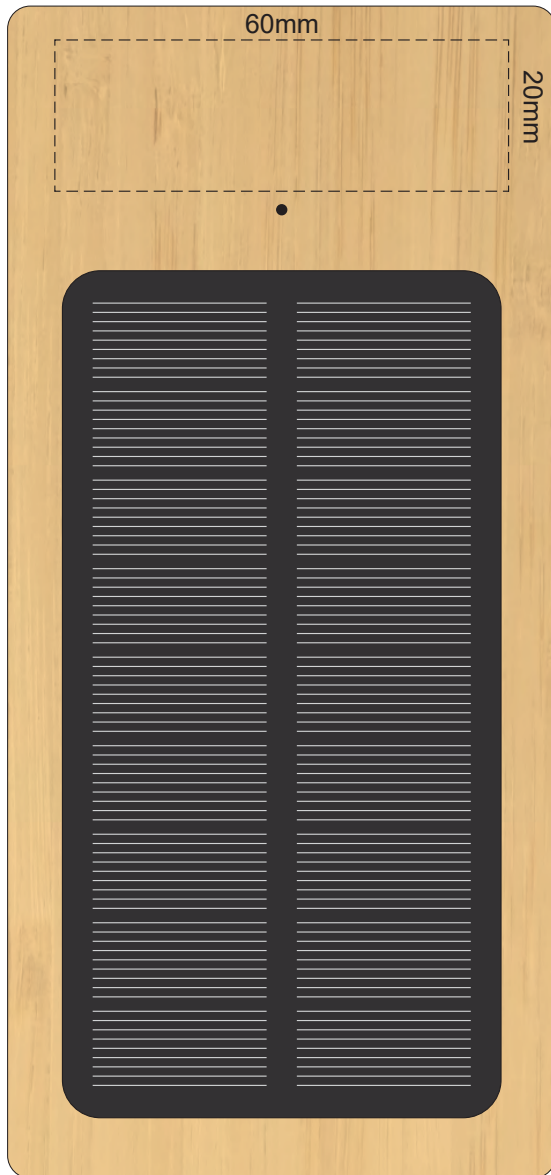

100% of Actual Size
Pad Print

FRONT ONLY

100% of Actual Size
Direct Digital

FRONT ONLY

100% of Actual Size
Laser Engraving

FRONT

100% of Actual Size
Laser Engraving

BACK

This product is a natural material, please allow for variances in grain pattern and branding.

 Engraves to a natural etch