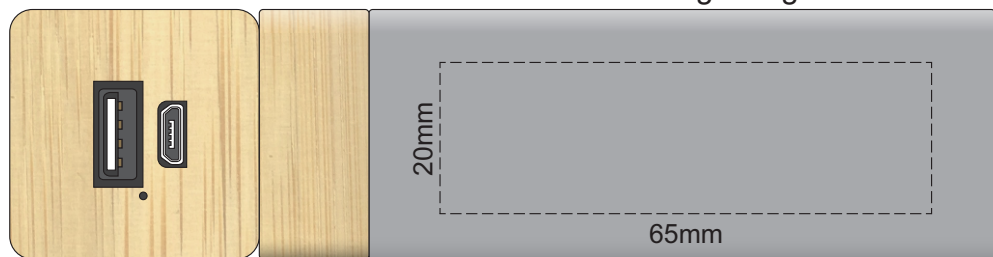

 Laser engraves to a natural etch

100% of Actual Size
Laser Engraving

This product is a natural material, please allow for varied inconsistencies of the etch colour

 Laser engraves to a natural etch

100% of Actual Size
Laser Engraving