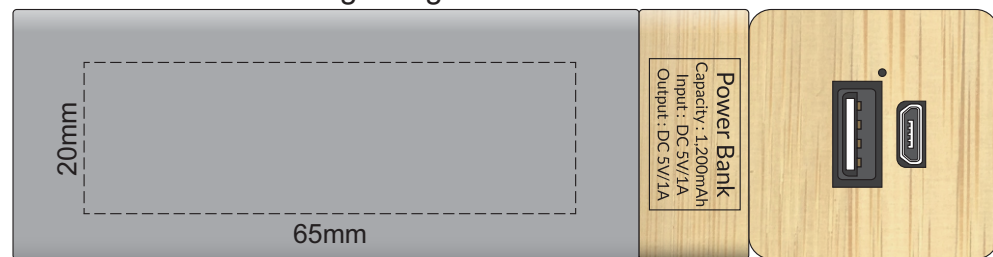

This product is a natural material, please allow for varied inconsistencies of the etch colour

Laser engraves to a natural etch