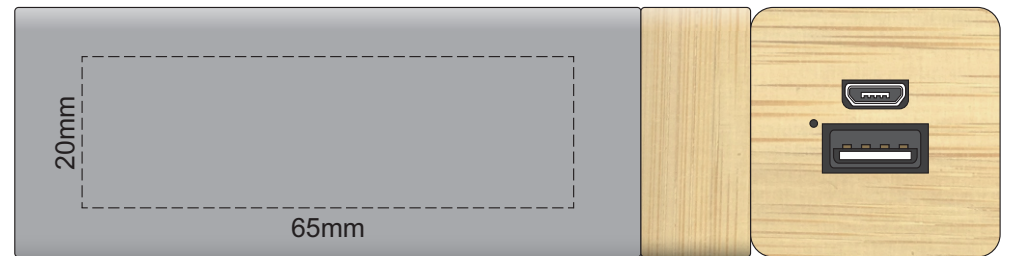

100% of Actual Size
Pad Print

100% of Actual Size
Pad Print

100% of Actual Size
Pad Print

100% of Actual Size
Pad Print

100% of Actual Size
Laser Engraving

This product is a natural material, please allow for varied inconsistencies of the etch colour

 Laser engraves to a natural etch

100% of Actual Size
Laser Engraving

This product is a natural material, please allow for varied inconsistencies of the etch colour

 Laser engraves to a natural etch

100% of Actual Size
Laser Engraving