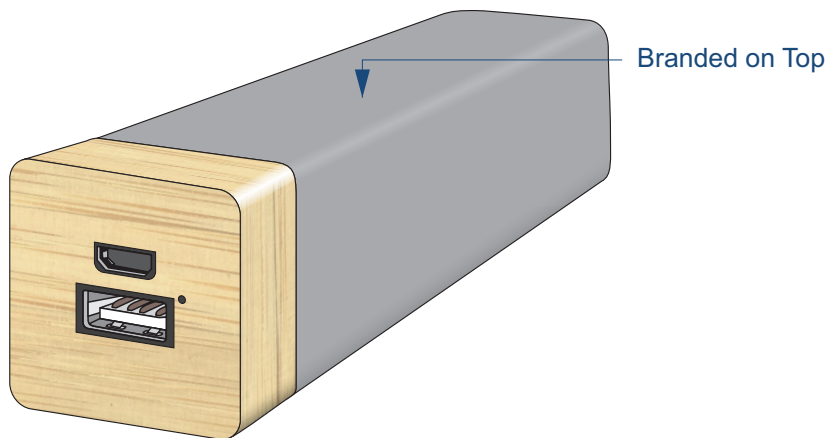

 Laser engraves to a natural etch

100% of Actual Size
Laser Engraving

This product is a natural material, please allow for varied inconsistencies of the etch colour

 Laser engraves to a natural etch

100% of Actual Size
Laser Engraving

This product is a natural material, please allow for varied inconsistencies of the etch colour

Laser engraves to a natural etch

100% of Actual Size
Laser Engraving

This product is a natural material, please allow for varied inconsistencies of the etch colour