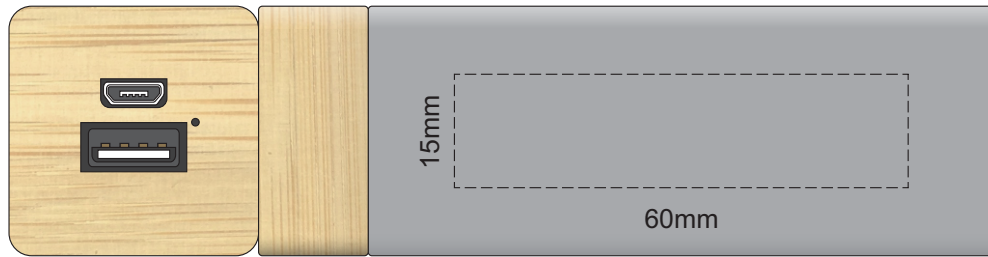

100% of Actual Size
Pad Print

100% of Actual Size
Pad Print

100% of Actual Size
Pad Print

100% of Actual Size
Pad Print

100% of Actual Size
Laser Engraving

This product is a natural material, please allow for varied inconsistencies of the etch colour

 Laser engraves to a natural etch

100% of Actual Size
Laser Engraving

This product is a natural material, please allow for varied inconsistencies of the etch colour

 Laser engraves to a natural etch

100% of Actual Size
Laser Engraving