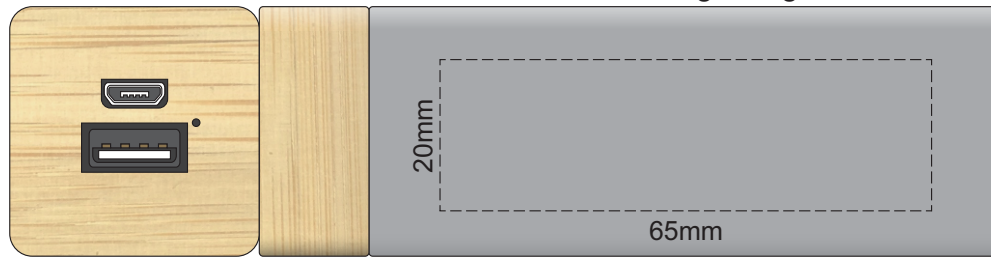

100% of Actual Size
Pad Print

100% of Actual Size
Pad Print

100% of Actual Size
Pad Print

100% of Actual Size
Pad Print

100% of Actual Size
Laser Engraving

This product is a natural material, please allow for varied inconsistencies of the etch colour

 Laser engraves to a natural etch

100% of Actual Size
Laser Engraving

This product is a natural material, please allow for varied inconsistencies of the etch colour

 Laser engraves to a natural etch

100% of Actual Size
Laser Engraving