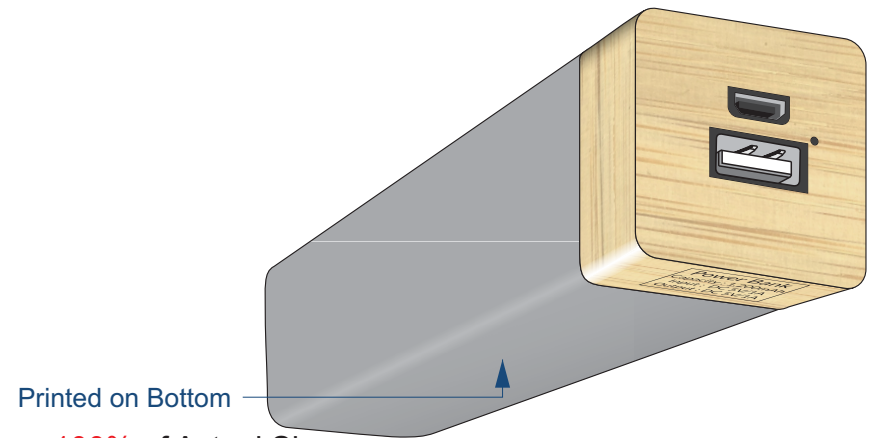

100% of Actual Size
Pad Print

100% of Actual Size
Pad Print

100% of Actual Size
Pad Print

100% of Actual Size
Pad Print

100% of Actual Size
Laser Engraving

This product is a natural material, please allow for varied inconsistencies of the etch colour

 Laser engraves to a natural etch

100% of Actual Size
Laser Engraving

This product is a natural material, please allow for varied inconsistencies of the etch colour

 Laser engraves to a natural etch

100% of Actual Size
Laser Engraving