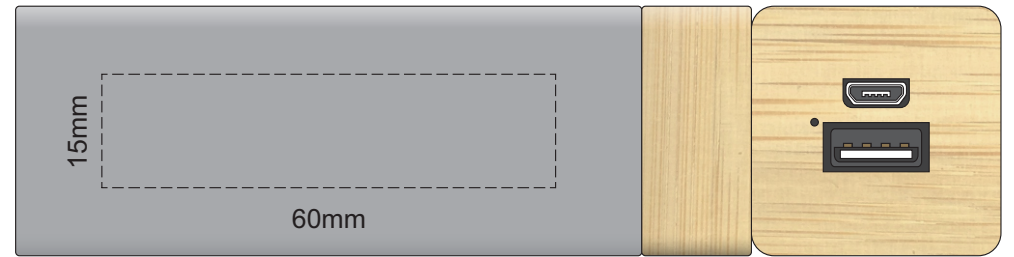

100% of Actual Size
Pad Print

100% of Actual Size
Pad Print

100% of Actual Size
Pad Print

100% of Actual Size
Pad Print

100% of Actual Size
Laser Engraving

This product is a natural material, please allow for varied inconsistencies of the etch colour

 Laser engraves to a natural etch

100% of Actual Size
Laser Engraving

This product is a natural material, please allow for varied inconsistencies of the etch colour

 Laser engraves to a natural etch

100% of Actual Size
Laser Engraving