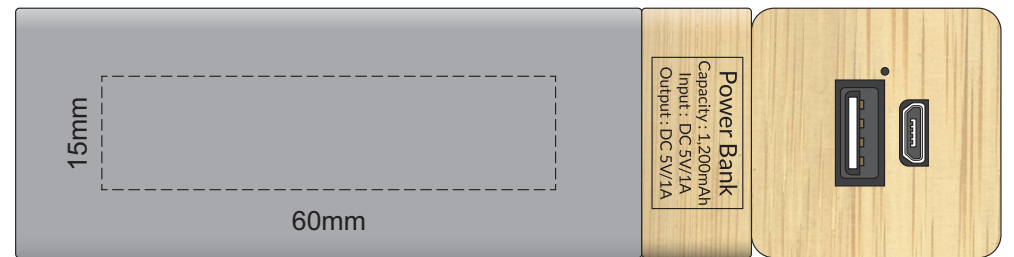

100% of Actual Size
Pad Print

100% of Actual Size
Pad Print

100% of Actual Size
Pad Print

100% of Actual Size
Pad Print

100% of Actual Size
Laser Engraving

This product is a natural material, please allow for varied inconsistencies of the etch colour

 Laser engraves to a natural etch

100% of Actual Size
Laser Engraving

This product is a natural material, please allow for varied inconsistencies of the etch colour

 Laser engraves to a natural etch

100% of Actual Size
Laser Engraving