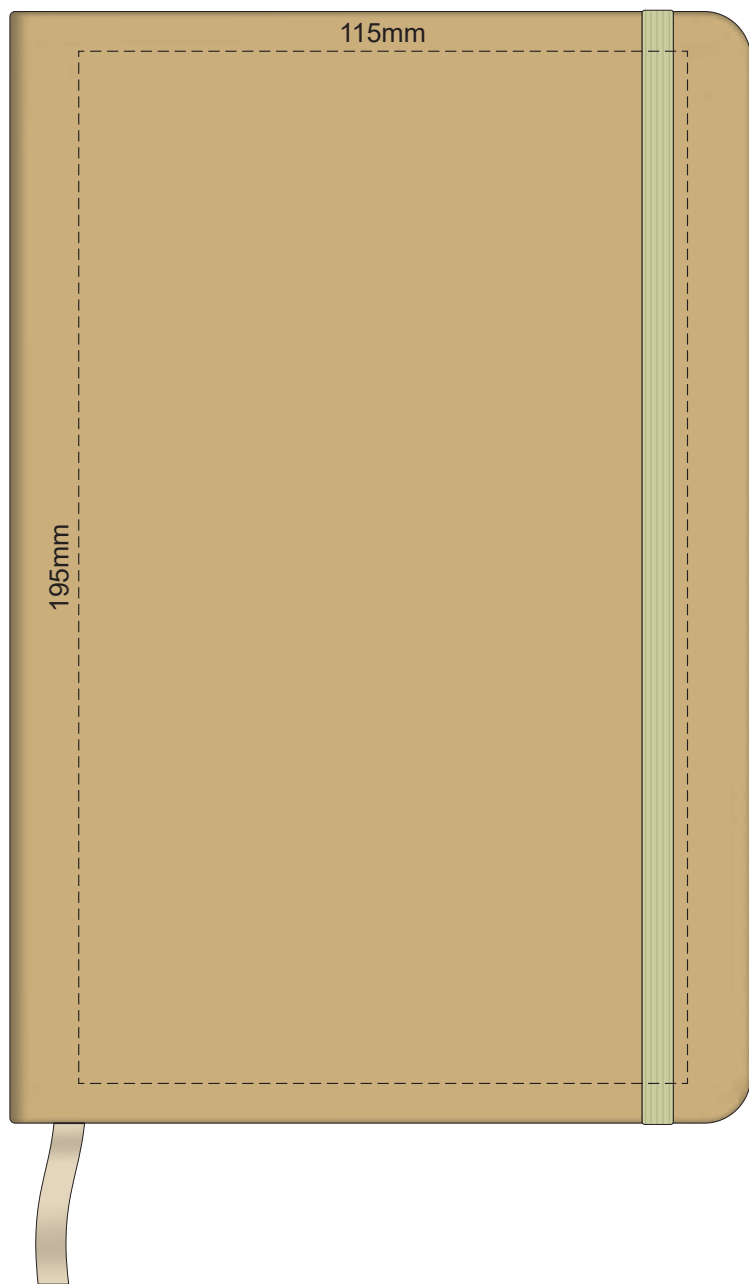

70% of Actual Size  
Pad Print

70% of Actual Size  
**BACK** Pad Print

70% of Actual Size  
Screen Print (one colour)

70% of Actual Size  
**BACK** Screen Print (one colour)

100% of Actual Size  
Digital Packaging Print  
(FRONT ONLY)