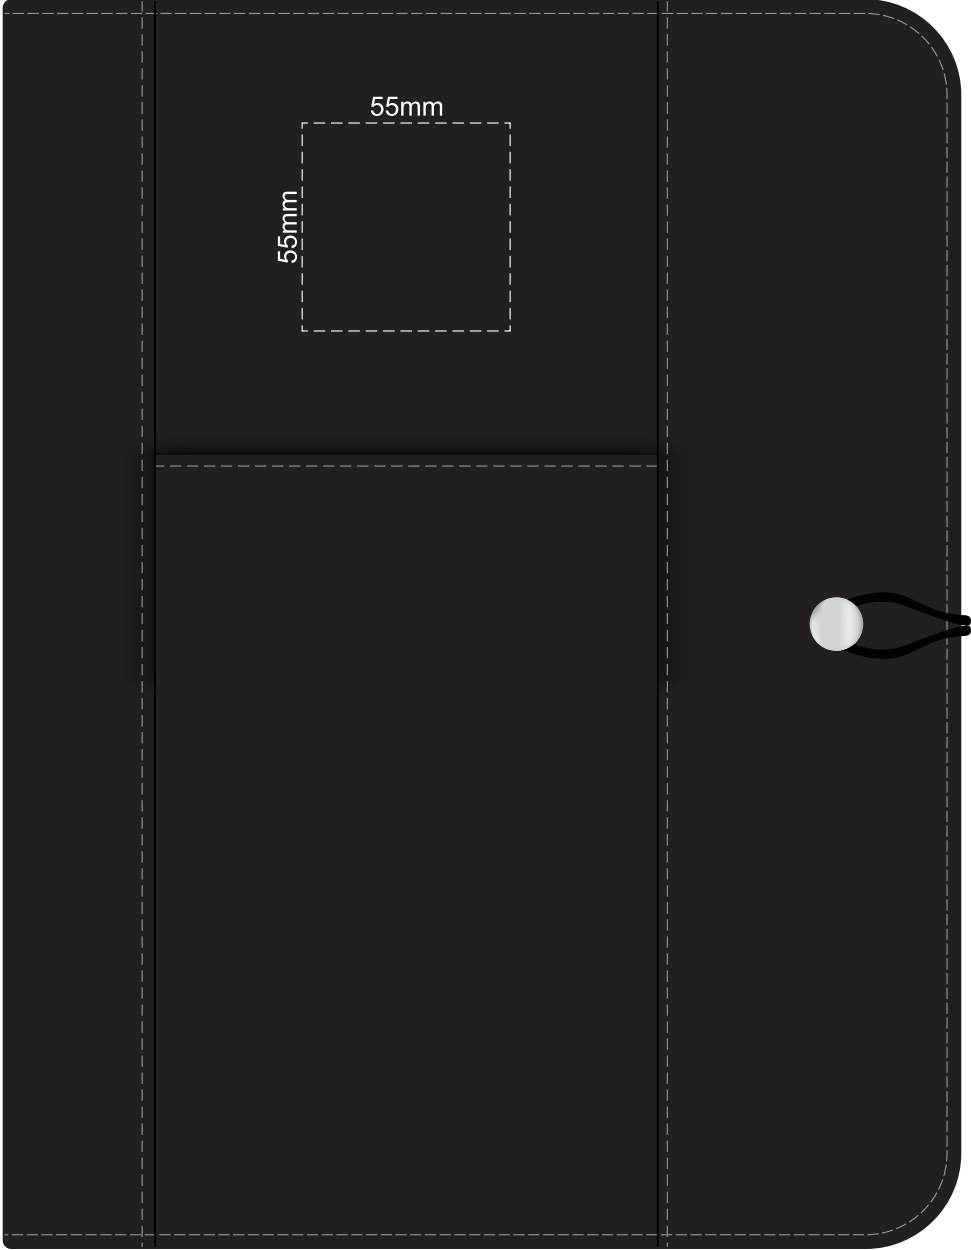

50% of Actual Size
Pad Print (One Colour)

50% of Actual Size
Screen Print (One Colour)

50% of Actual Size
Deboss

80mm

100mm