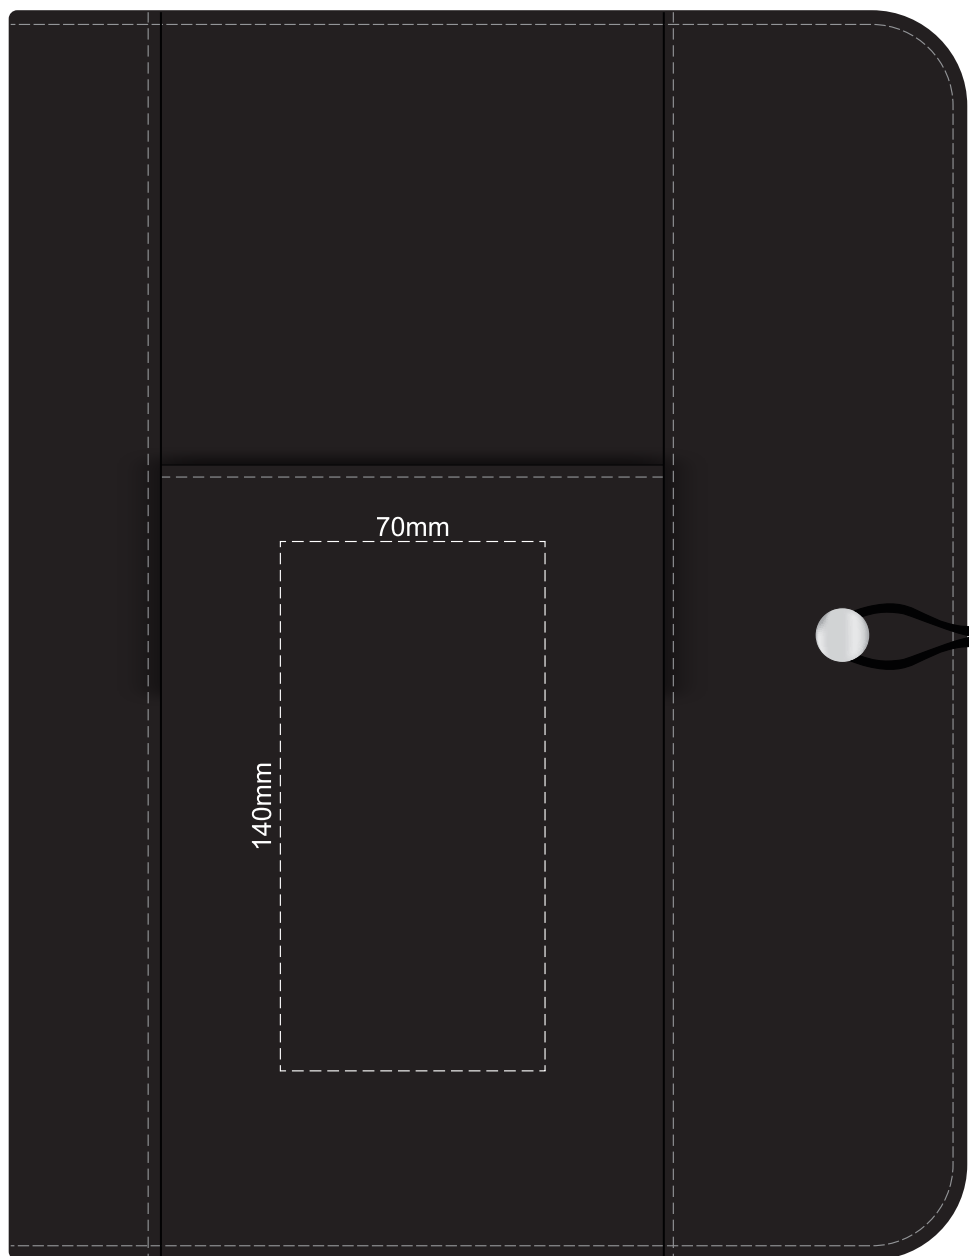

50% of Actual Size
Pad Print (One Colour)

50% of Actual Size
Screen Print (One Colour)

50% of Actual Size
Deboss

80mm

100mm