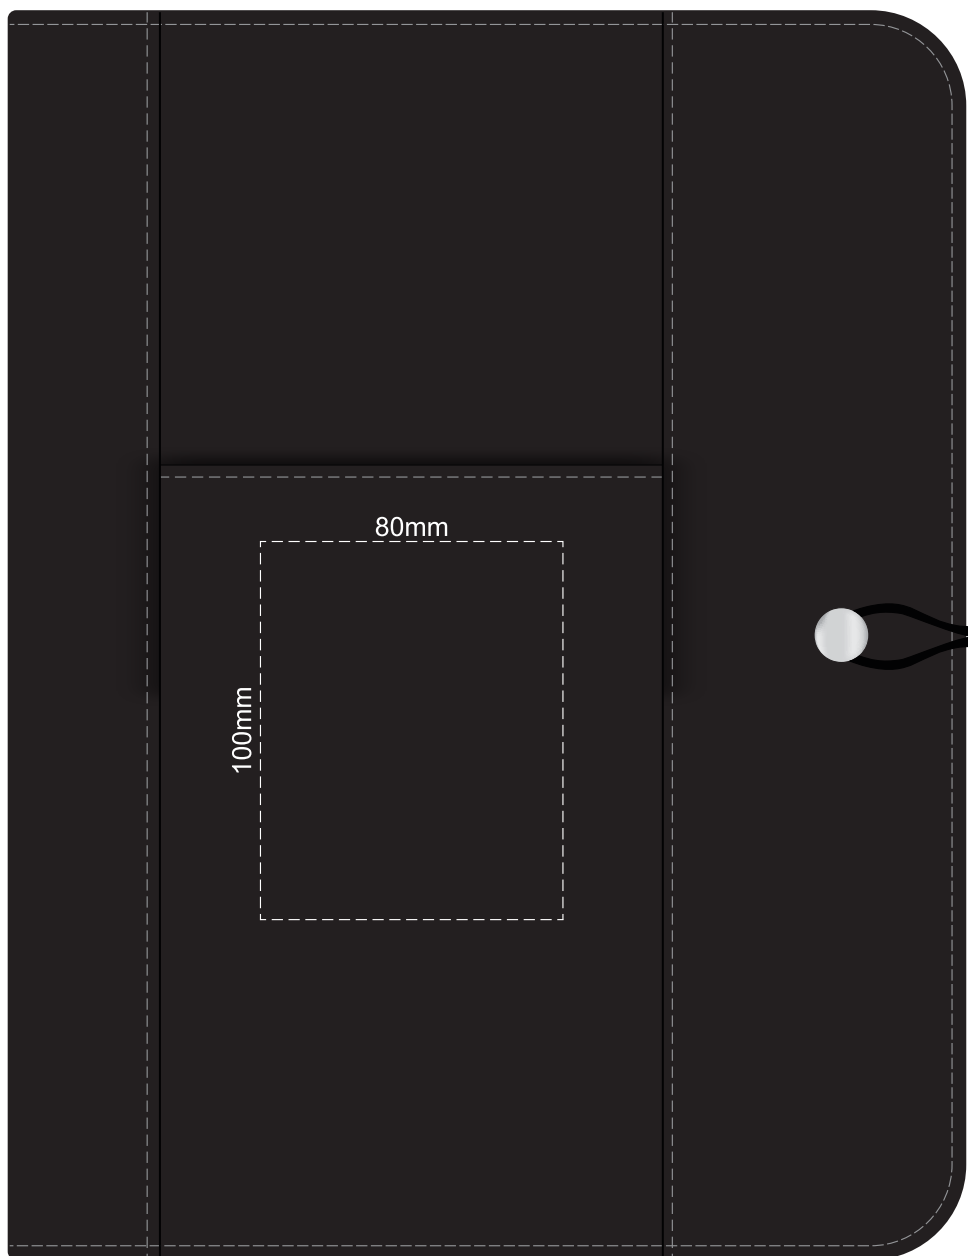

50% of Actual Size
Pad Print (One Colour)

50% of Actual Size
Screen Print (One Colour)

50% of Actual Size
Deboss

80mm

100mm