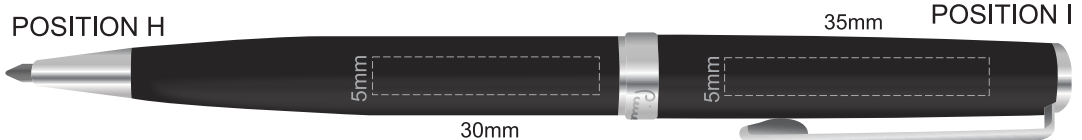

100% of Actual Size
Pad Print

100% of Actual Size
Laser Engraving

Engraves to a Silver mirror finish

100% of Actual Size
Pad Print

100% of Actual Size
Laser Engraving

Chrome engraves to a Silver Natural Etch

100% of Actual Size
Pad Print

100% of Actual Size
Laser Engraving

■ Matt Silver engraves to a Silver Natural Etch

100% of Actual Size
Thermo Debossing (Front)