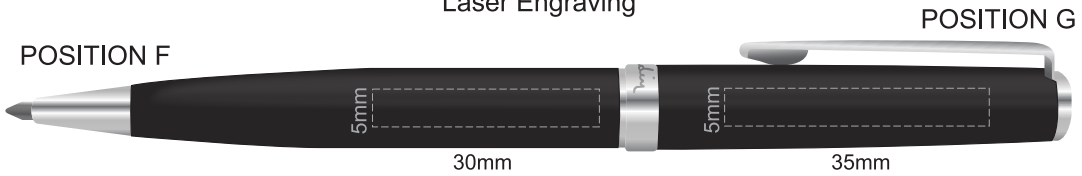

100% of Actual Size
Pad Print

100% of Actual Size
Laser Engraving

Engraves to a Silver mirror finish

100% of Actual Size
Pad Print

100% of Actual Size
Laser Engraving

Chrome engraves to a Silver Natural Etch

100% of Actual Size
Pad Print

100% of Actual Size
Laser Engraving

■ Matt Silver engraves to a Silver Natural Etch

100% of Actual Size
Thermo Debossing (Front)