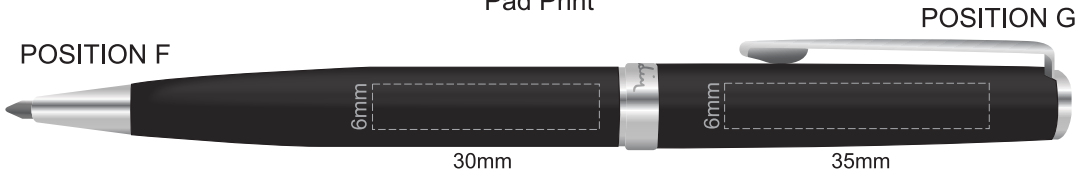

100% of Actual Size
Pad Print

100% of Actual Size
Laser Engraving

Engraves to a Silver mirror finish

100% of Actual Size
Pad Print

100% of Actual Size
Laser Engraving

Chrome engraves to a Silver Natural Etch

100% of Actual Size
Pad Print

100% of Actual Size
Laser Engraving

■ Matt Silver engraves to a Silver Natural Etch

100% of Actual Size
Thermo Debossing (Front)