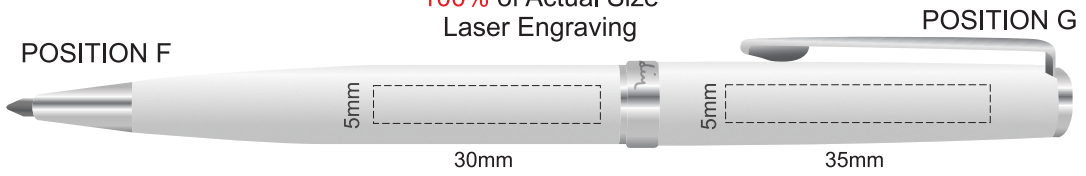

100% of Actual Size
Pad Print

100% of Actual Size
Laser Engraving

Engraves to a Silver mirror finish

100% of Actual Size
Pad Print

100% of Actual Size
Laser Engraving

Chrome engraves to a Silver Natural Etch

100% of Actual Size
Pad Print

100% of Actual Size
Laser Engraving

■ Matt Silver engraves to a Silver Natural Etch

100% of Actual Size
Thermo Debossing (Front)