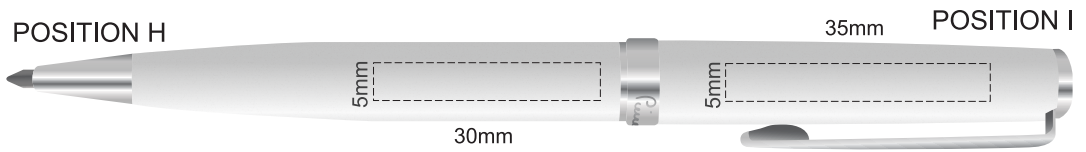

100% of Actual Size
Pad Print

100% of Actual Size
Laser Engraving

Engraves to a Silver mirror finish

100% of Actual Size
Pad Print

100% of Actual Size
Laser Engraving

Chrome engraves to a Silver Natural Etch

100% of Actual Size
Pad Print

100% of Actual Size
Laser Engraving

■ Matt Silver engraves to a Silver Natural Etch

100% of Actual Size
Thermo Debossing (Front)