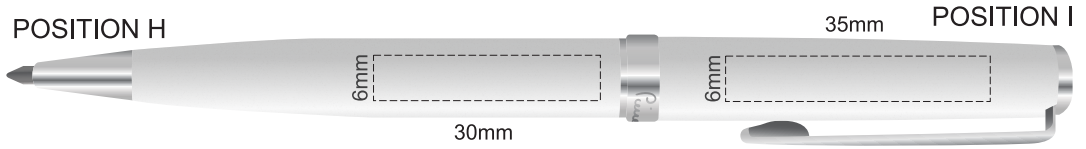

100% of Actual Size
Pad Print

100% of Actual Size
Laser Engraving

Engraves to a Silver mirror finish

100% of Actual Size
Pad Print

100% of Actual Size
Laser Engraving

Chrome engraves to a Silver Natural Etch

100% of Actual Size
Pad Print

100% of Actual Size
Laser Engraving

■ Matt Silver engraves to a Silver Natural Etch

100% of Actual Size
Thermo Debossing (Front)