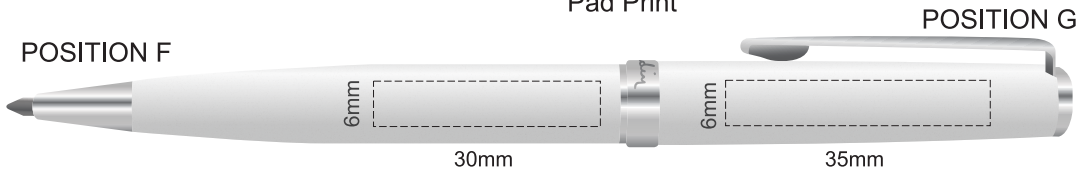

100% of Actual Size
Pad Print

100% of Actual Size
Laser Engraving

Engraves to a Silver mirror finish

100% of Actual Size
Pad Print

100% of Actual Size
Laser Engraving

Chrome engraves to a Silver Natural Etch

100% of Actual Size
Pad Print

100% of Actual Size
Laser Engraving

■ Matt Silver engraves to a Silver Natural Etch

100% of Actual Size
Thermo Debossing (Front)