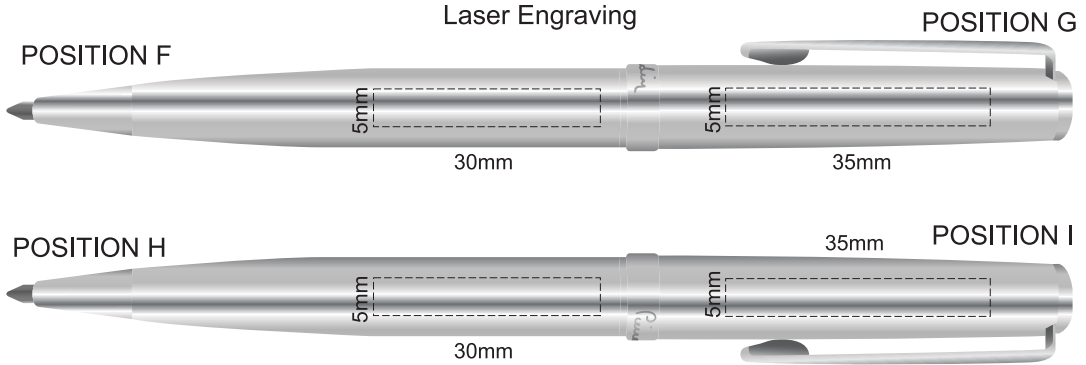

100% of Actual Size
Pad Print

100% of Actual Size
Laser Engraving

Engraves to a Silver mirror finish

100% of Actual Size
Pad Print

100% of Actual Size
Laser Engraving

Chrome engraves to a Silver Natural Etch

100% of Actual Size
Pad Print

100% of Actual Size
Laser Engraving

■ Matt Silver engraves to a Silver Natural Etch

100% of Actual Size
Thermo Debossing (Front)