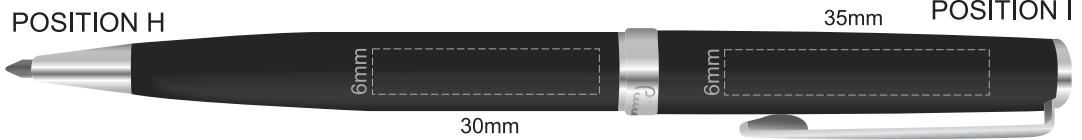

100% of Actual Size
Pad Print

100% of Actual Size
Laser Engraving

Engraves to a Silver mirror finish

100% of Actual Size
Pad Print

100% of Actual Size
Laser Engraving

Chrome engraves to a Silver Natural Etch

100% of Actual Size
Pad Print

100% of Actual Size
Laser Engraving

■ Matt Silver engraves to a Silver Natural Etch

100% of Actual Size
Thermo Debossing (Front)