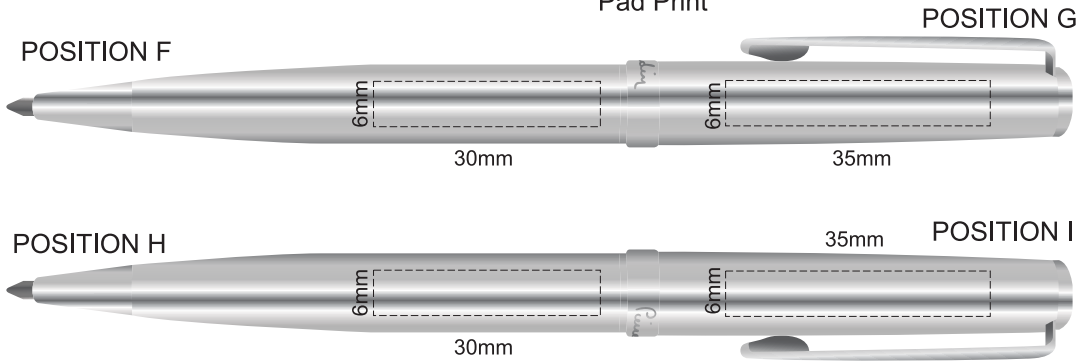

100% of Actual Size
Pad Print

100% of Actual Size
Laser Engraving

Engraves to a Silver mirror finish

100% of Actual Size
Pad Print

100% of Actual Size
Laser Engraving

Chrome engraves to a Silver Natural Etch

100% of Actual Size
Pad Print

100% of Actual Size
Laser Engraving

■ Matt Silver engraves to a Silver Natural Etch

100% of Actual Size
Thermo Debossing (Front)