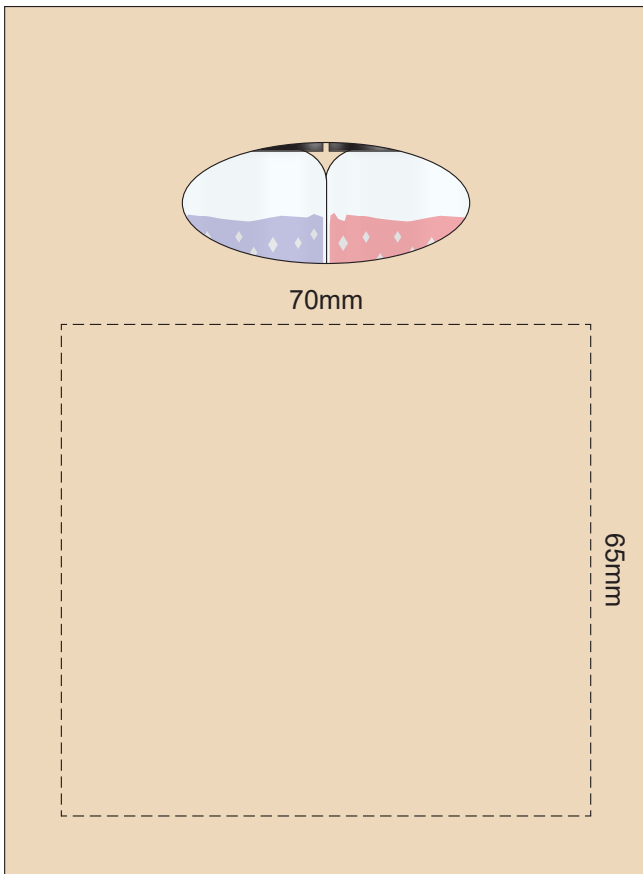

100% of Actual Size
Digital Label FRONT

100% of Actual Size
Digital Label Template

Blue Line = The SIGNIFICANT PRINT AREA
(Keep all critical images & text within this box)
Black Line = Maximum print area
Pink Line = Bleed off to here

100% of Actual Size
Digital Label BACK

100% of Actual Size
Digital Label Template

Blue Line = The SIGNIFICANT PRINT AREA
(Keep all critical images & text within this box)
Black Line = Maximum print area
Pink Line = Bleed off to here

100% of Actual Size
Digital Packaging Print
FRONT

100% of Actual Size
Digital Packaging Print
BACK

Artwork will be printed directly onto the product via CMYK printing (no white), colours will not be vibrant due to white ink not being available for this process.