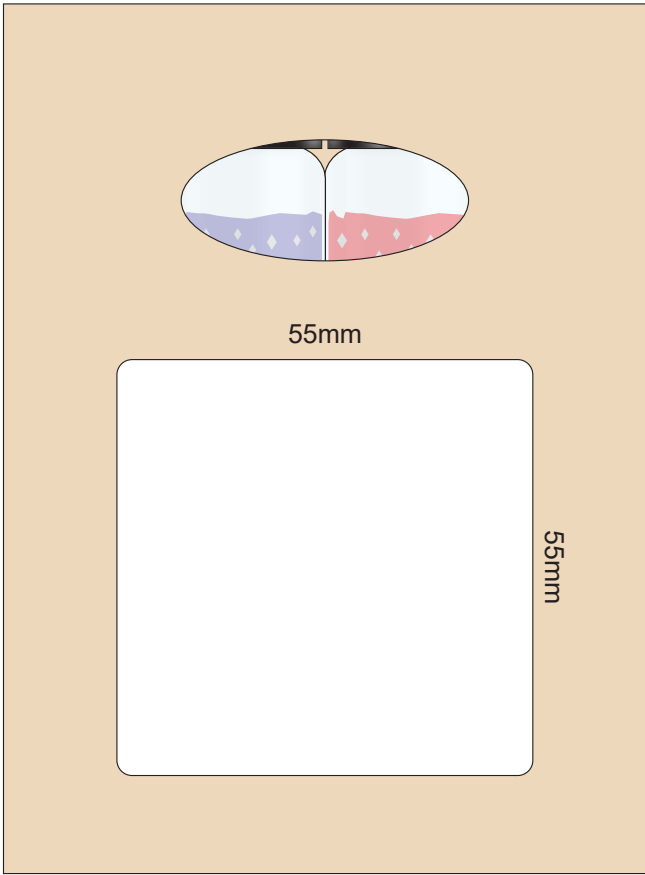

100% of Actual Size
Digital Label FRONT

100% of Actual Size
Digital Label Template

Blue Line = The SIGNIFICANT PRINT AREA
(Keep all critical images & text within this box)
Black Line = Maximum print area
Pink Line = Bleed off to here

100% of Actual Size
Digital Label BACK

100% of Actual Size
Digital Label Template

Blue Line = The SIGNIFICANT PRINT AREA
(Keep all critical images & text within this box)
Black Line = Maximum print area
Pink Line = Bleed off to here

100% of Actual Size
Digital Packaging Print
FRONT

100% of Actual Size
Digital Packaging Print
BACK

Artwork will be printed directly onto the product via CMYK printing (no white), colours will not be vibrant due to white ink not being available for this process.