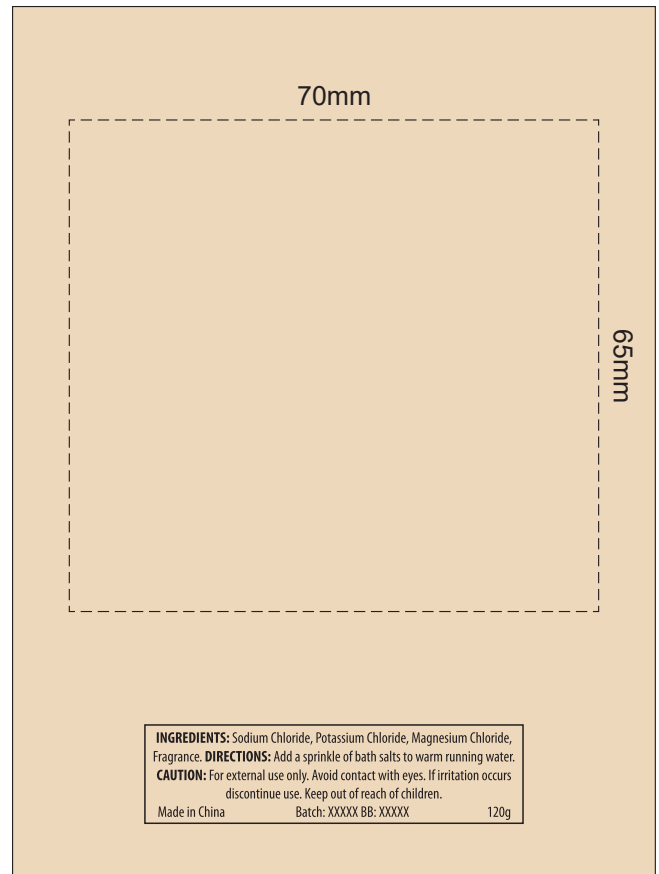

100% of Actual Size
Digital Label FRONT

100% of Actual Size
Digital Label Template

Blue Line = The SIGNIFICANT PRINT AREA
(Keep all critical images & text within this box)
Black Line = Maximum print area
Pink Line = Bleed off to here

100% of Actual Size
Digital Label BACK

100% of Actual Size
Digital Label Template

Blue Line = The SIGNIFICANT PRINT AREA
(Keep all critical images & text within this box)
Black Line = Maximum print area
Pink Line = Bleed off to here

100% of Actual Size
Digital Packaging Print
FRONT

100% of Actual Size
Digital Packaging Print
BACK

Artwork will be printed directly onto the product via CMYK printing (no white), colours will not be vibrant due to white ink not being available for this process.