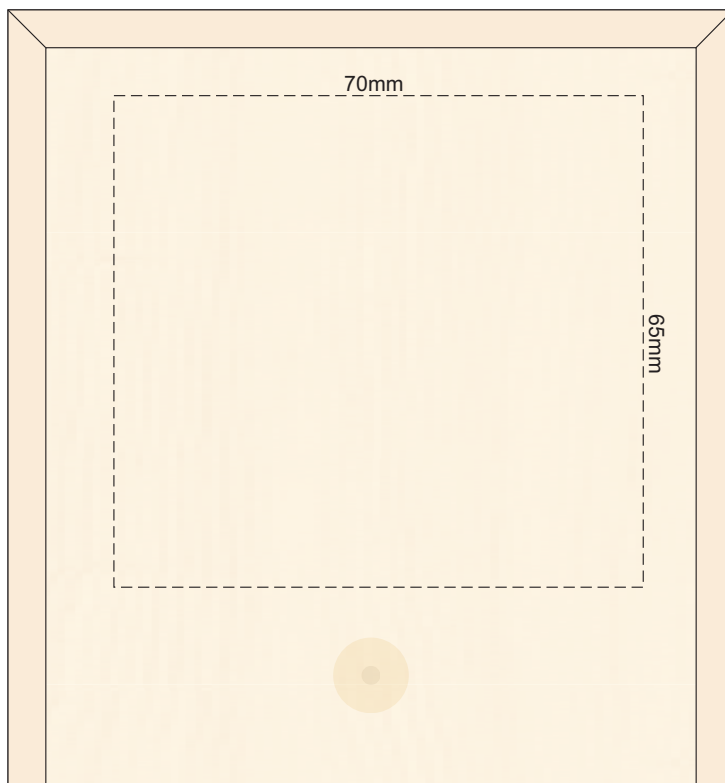

100% of Actual Size
Pad Print

Includes a pack of cards and 5 wooden dice.

100% of Actual Size
Laser Engraving

Includes a pack of cards and 5 wooden dice.

This product is a natural material, please allow for variances in grain pattern and engraving colour.

Engraves to a Natural Etch