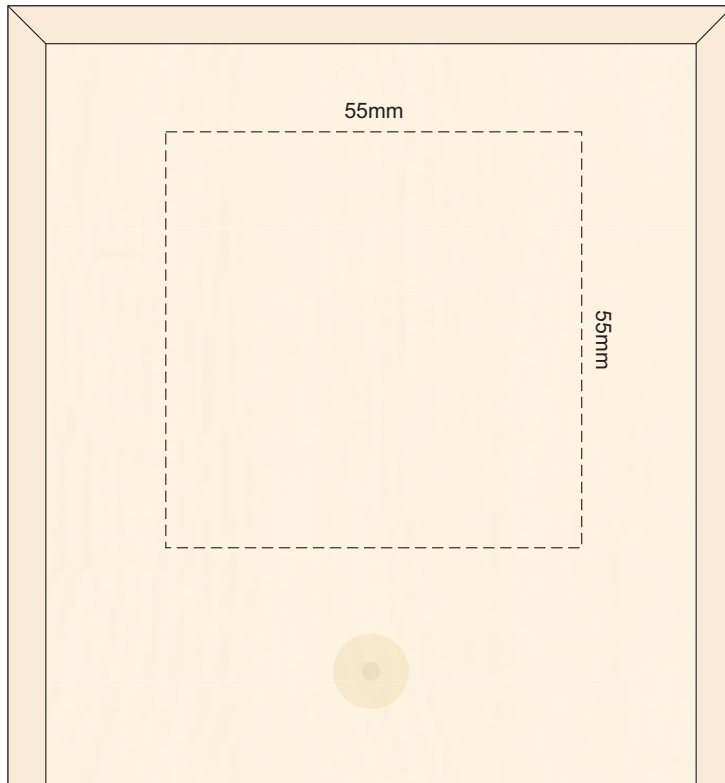

100% of Actual Size
Pad Print

Includes a pack of cards and 5 wooden dice.

100% of Actual Size
Laser Engraving

Includes a pack of cards and 5 wooden dice.

This product is a natural material, please allow for variances in grain pattern and engraving colour.

Engraves to a Natural Etch