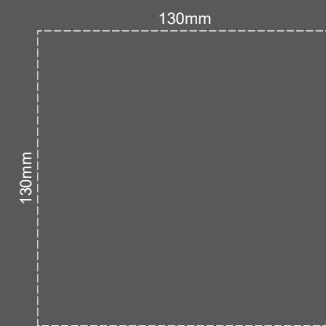

30% of Actual Size
Screen Print
FRONT

30% of Actual Size
Screen Print
BACK

30% of Actual Size
Colourflex Transfer
FRONT

180mm

130mm

30% of Actual Size
Colourflex Transfer
BACK

180mm

130mm

30% of Actual Size
Embroidery
FRONT

100mm

75mm