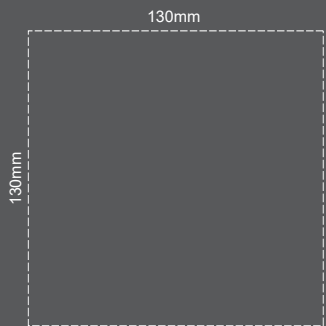

30% of Actual Size
Screen Print
FRONT

30% of Actual Size
Screen Print
BACK

30% of Actual Size
Colourflex Transfer
FRONT

180mm

130mm

30% of Actual Size
Colourflex Transfer
BACK

180mm

130mm

30% of Actual Size
Embroidery
FRONT

100mm

75mm